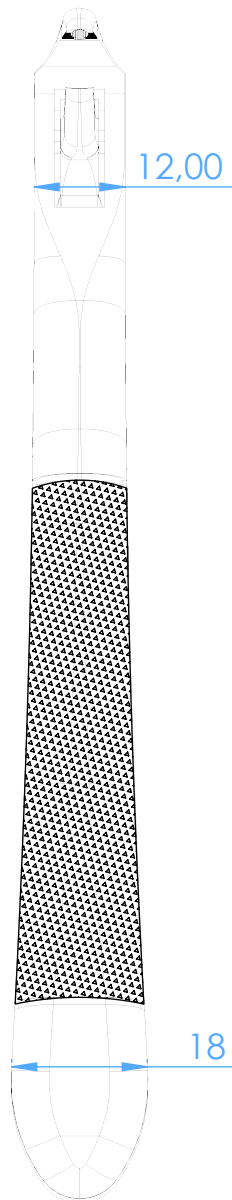

0100-74M - Extracting forceps/Pinze per estrazione
74M
lower roots/radici inferiori

SCALE 1:1

ASA DENTAL
MAKE PEOPLE SMILE