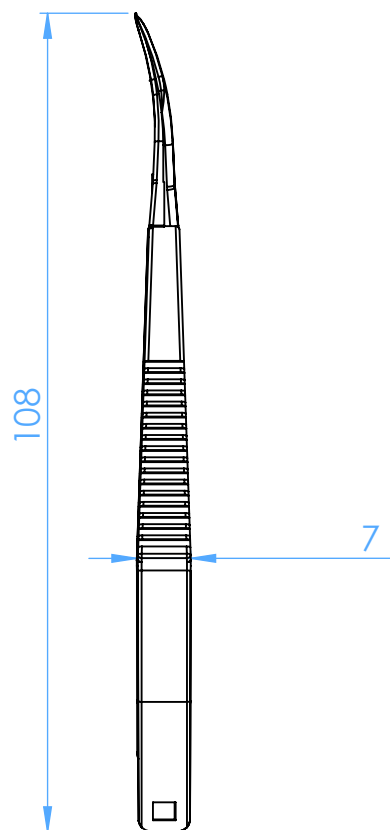

# 0303-1 - Gum scissors / Forbicine per gengive

1 Noyes (Castroviejo) curved very thin beaks

SCALE 1:1