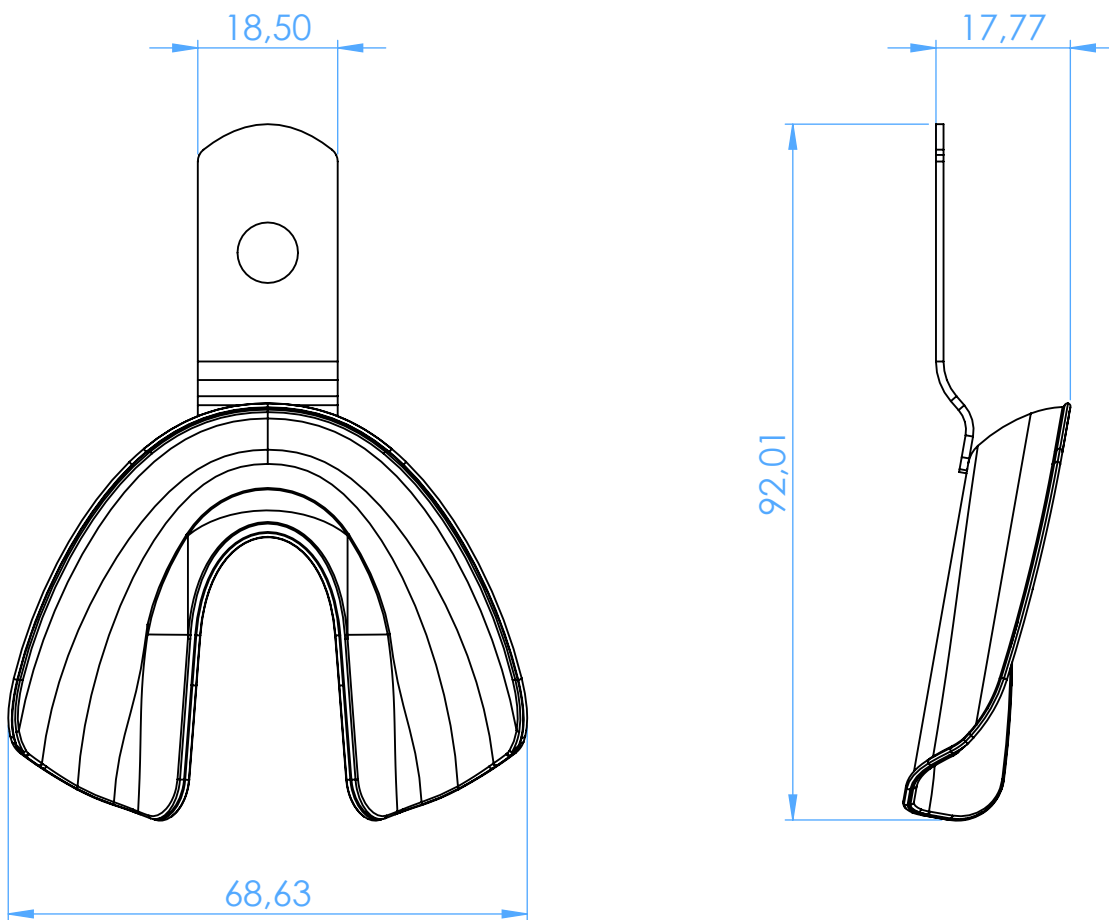

2806-L68 -  
Portaimpronta forati in acciaio inox - edentuli /  
Perforated stainless steel impression trays - edentulous

SCALE 1:1