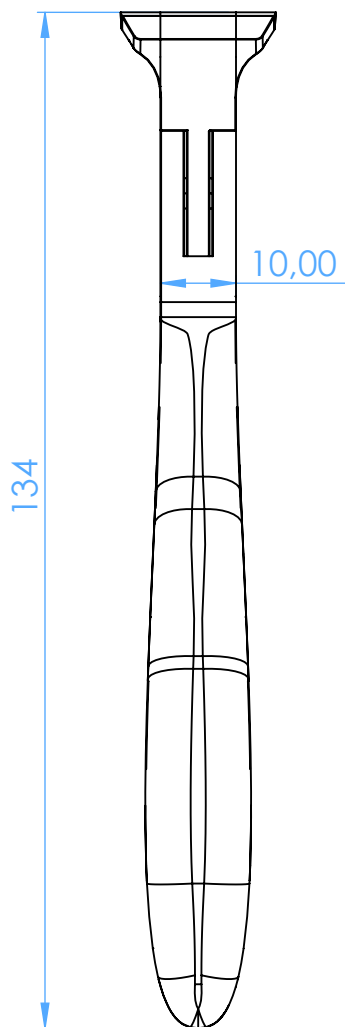

# 5880-2 - Cutters/Tronchesi

wire cutter  $\leq 1.5$  mm

SCALE 1:1