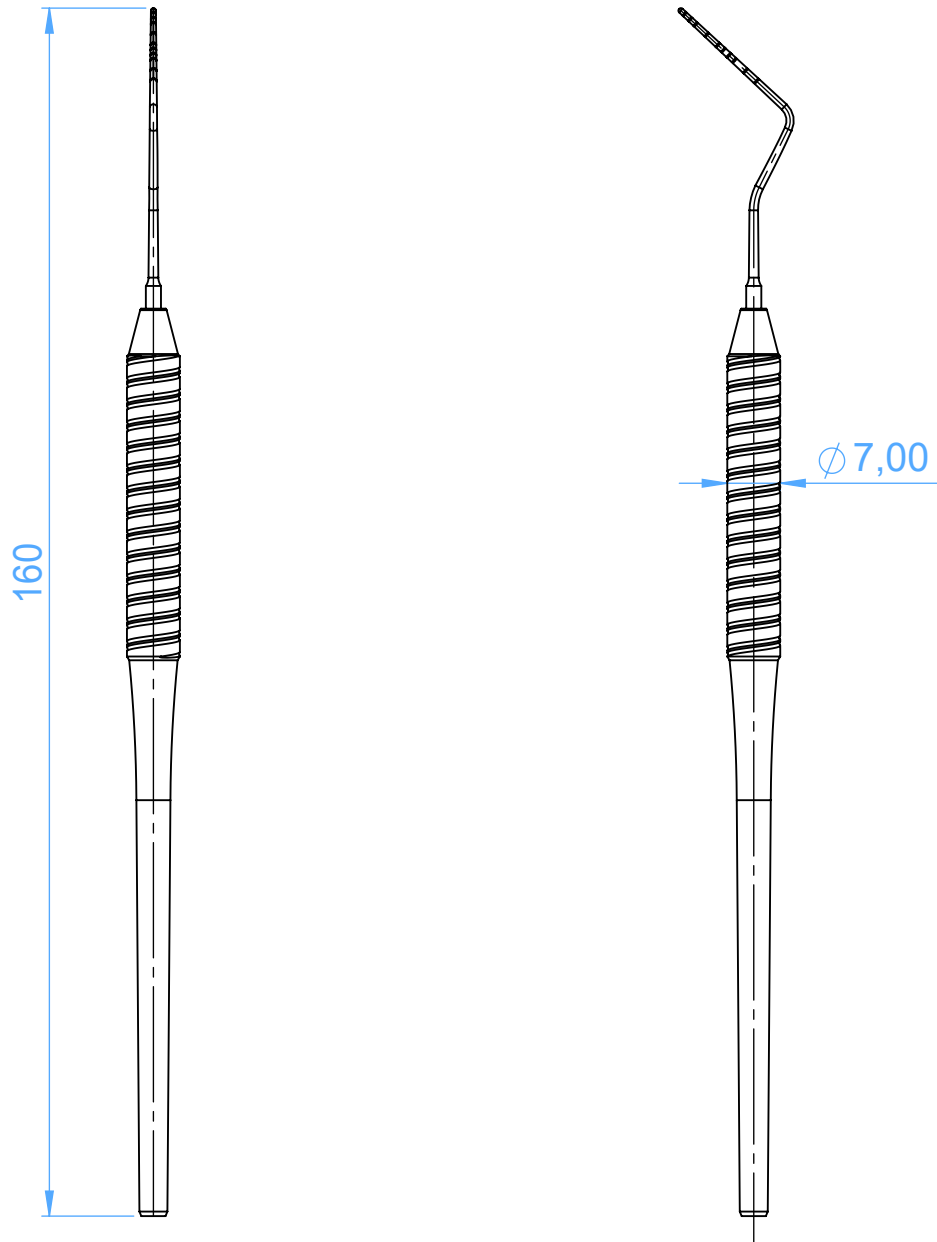

ML0703-14 - Periodontal pocket Probes /Sonde millimetriche parodontali

1 | 2 | 3 | 5 | 7 | 8 | 9 | 10 | 12 | 14

SCALE 1:1

**ASA DENTAL**  
MAKE PEOPLE SMILE