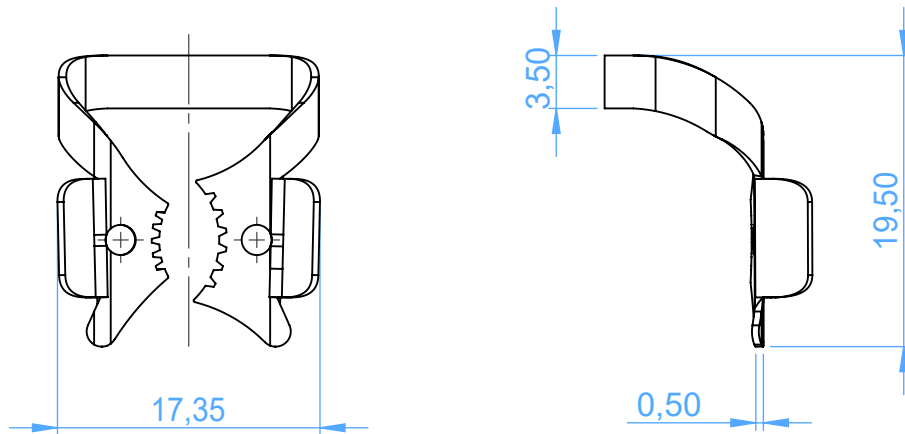

VS3052-12A - VISION® SHADE CLAMPS / VISION® SHADE Uncini

12A
winged, serrated
for partially broken
lower molars

SCALE 2:1