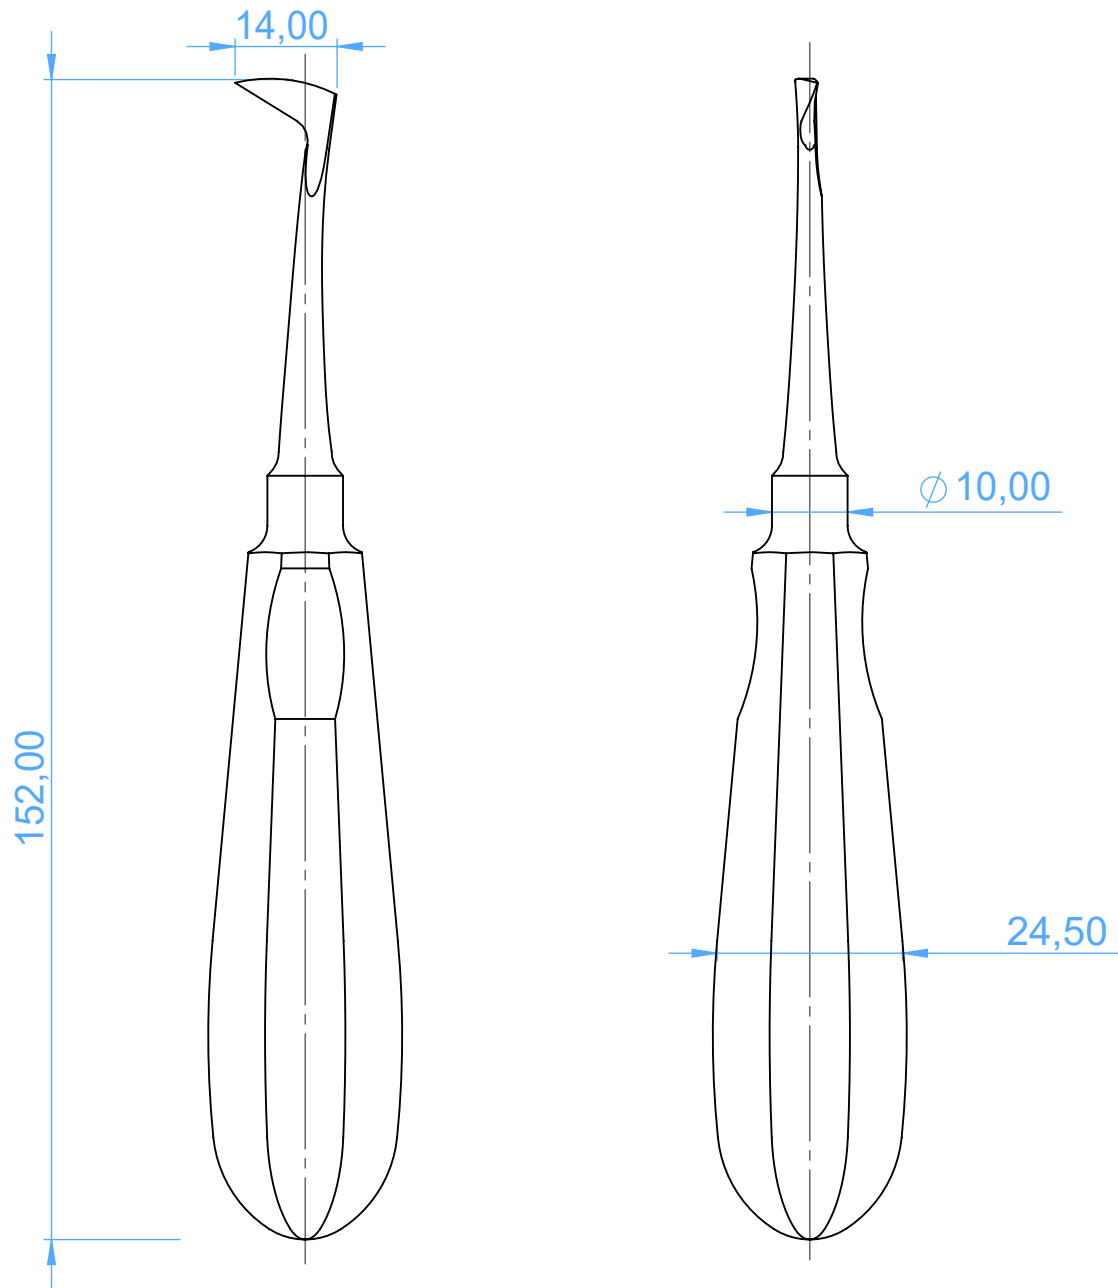

0209-1L -
Root elevators with stainless steel handle-Leva per radici
1L Seldin

SCALE 1:1