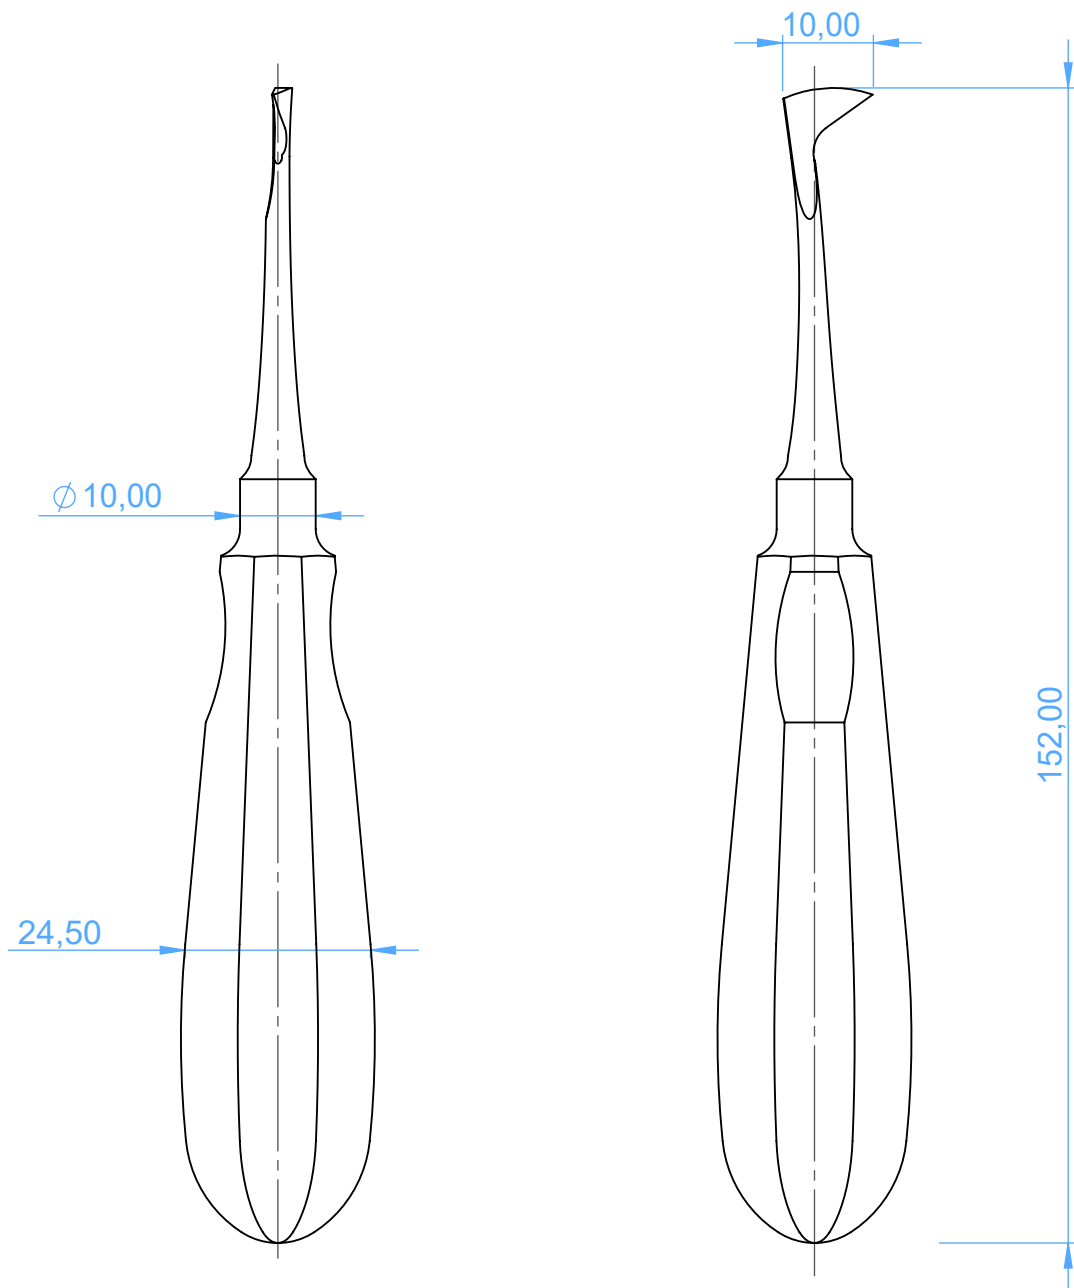

0209-4L - Root elevators with stainless steel handle-Leva per radici

4L Seldin

SCALE 1:1