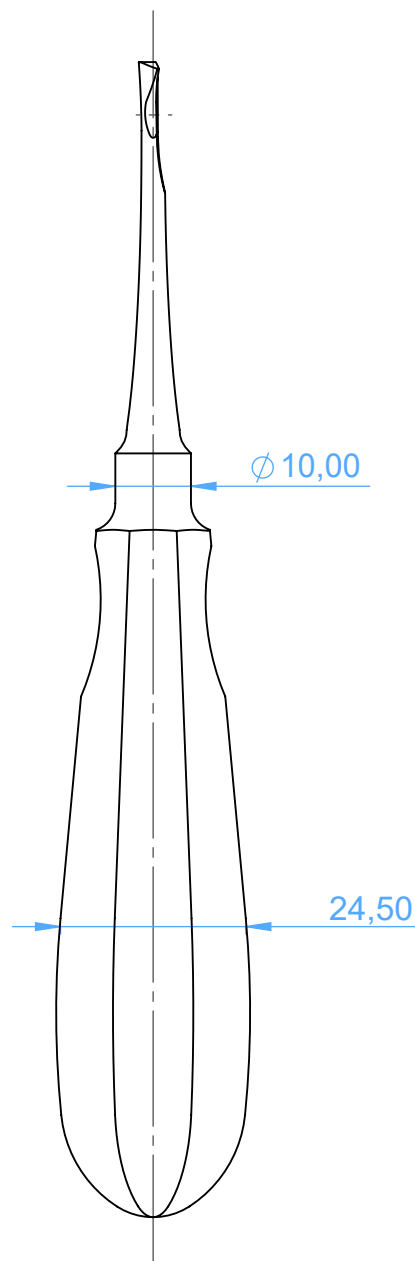

0209-4R - Root elevators with stainless steel handle-Leva per radici

4R Seldin

SCALE 1:1