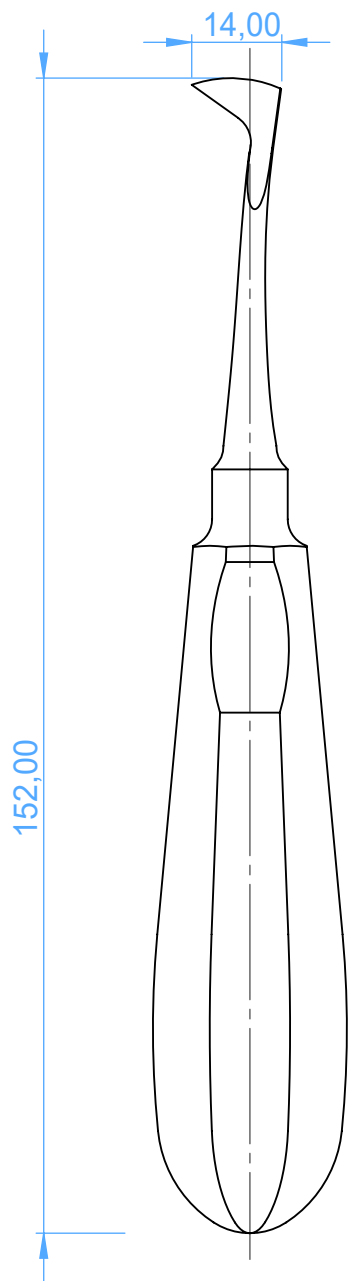

0209-4R - Root elevators with stainless steel handle-Leva per radici

4R Seldin

SCALE 1:1