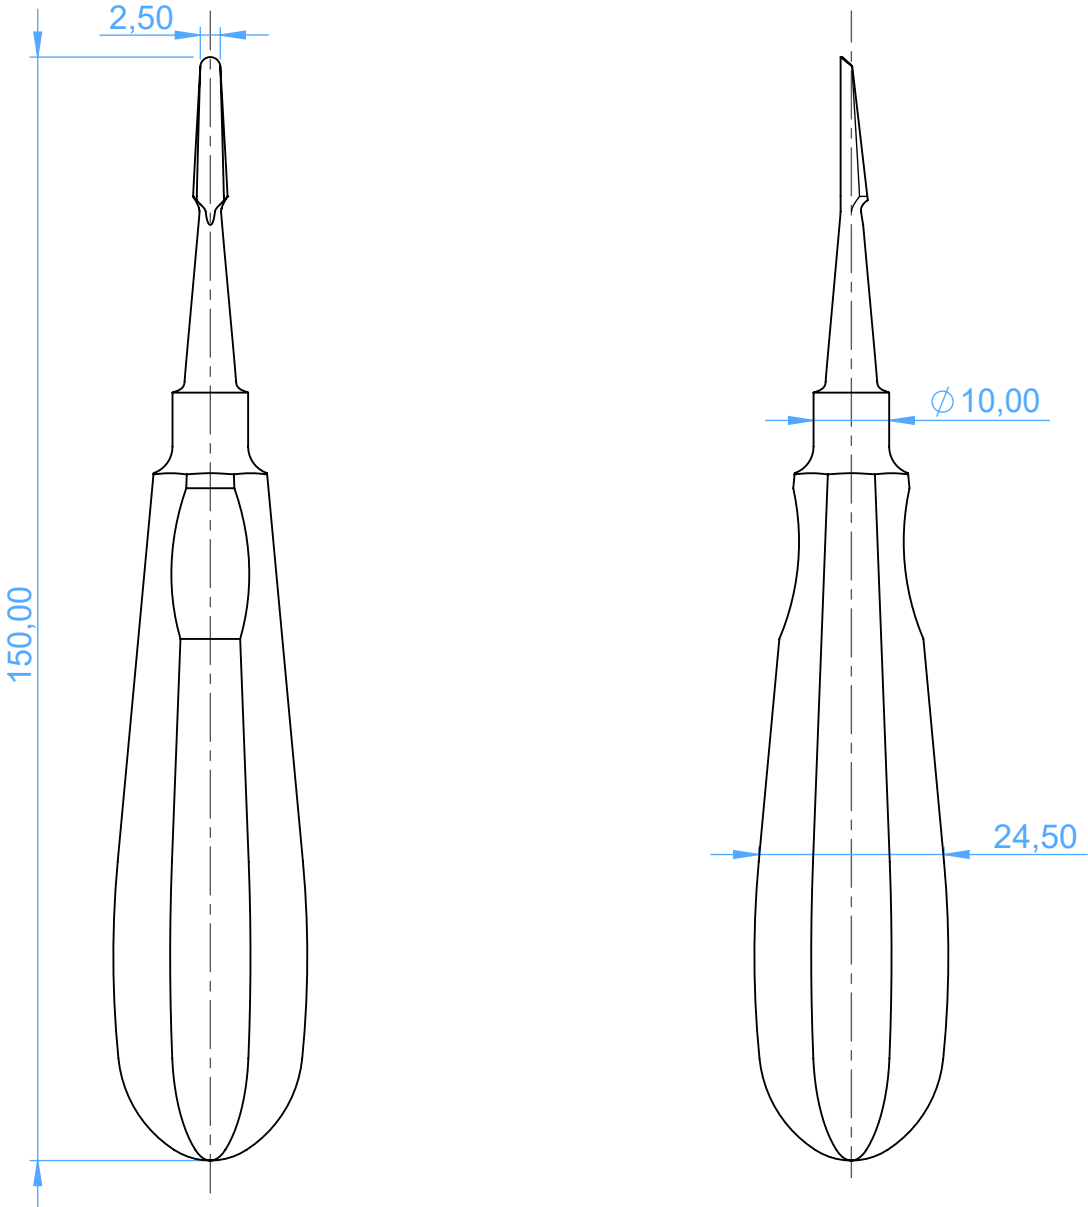

0211-11A - Root elevators with stainless steel handle-Leva per radici

11A Stout

SCALE 1:1