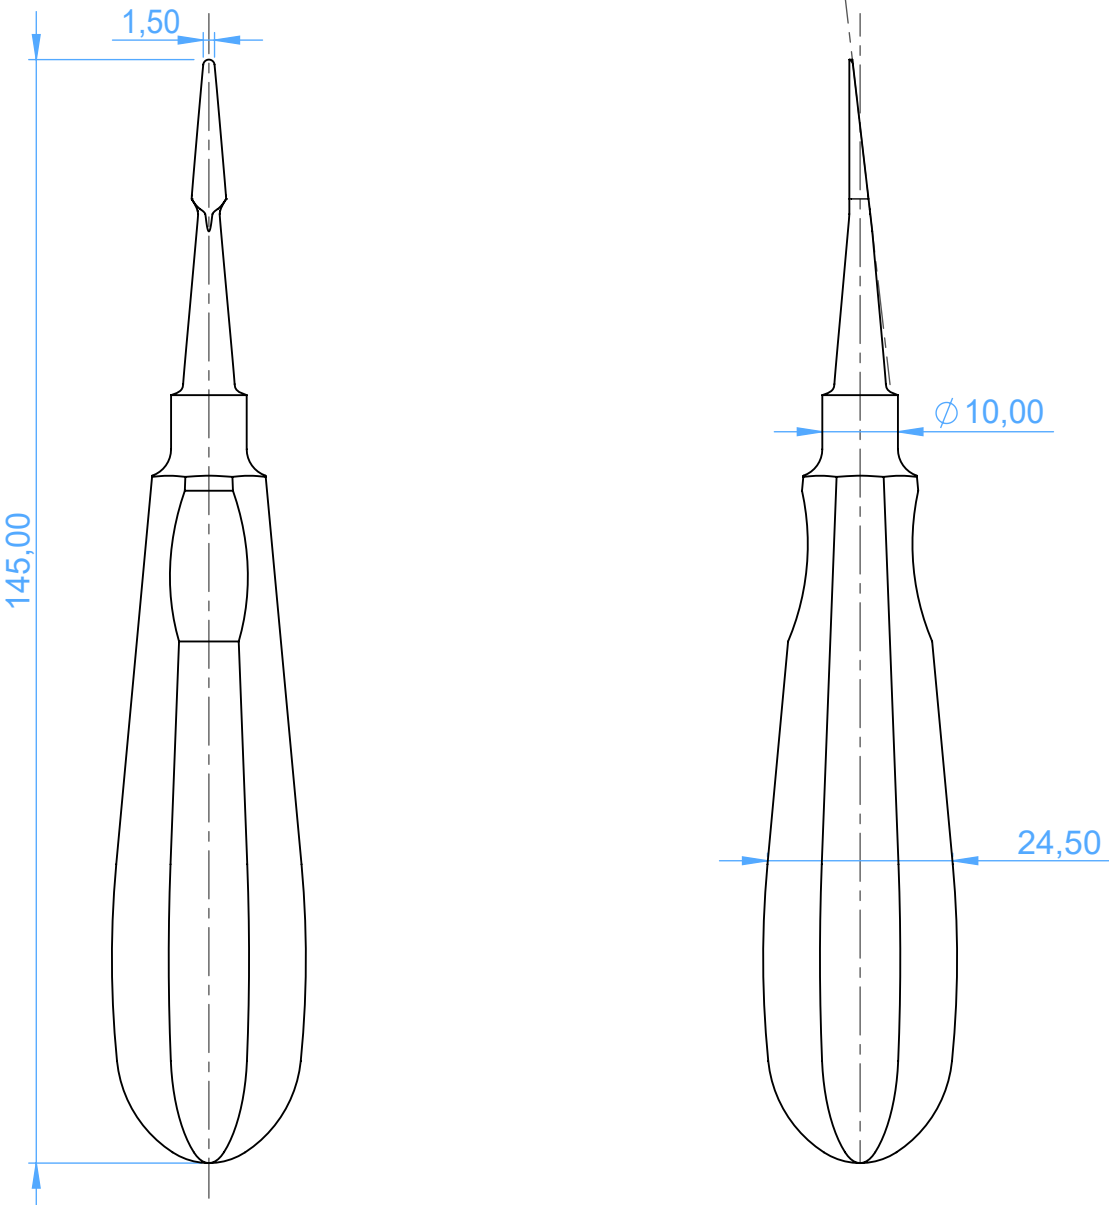

0211-11 - Root elevators with stainless steel handle-Leva per radici

11 Stout

SCALE 1:1