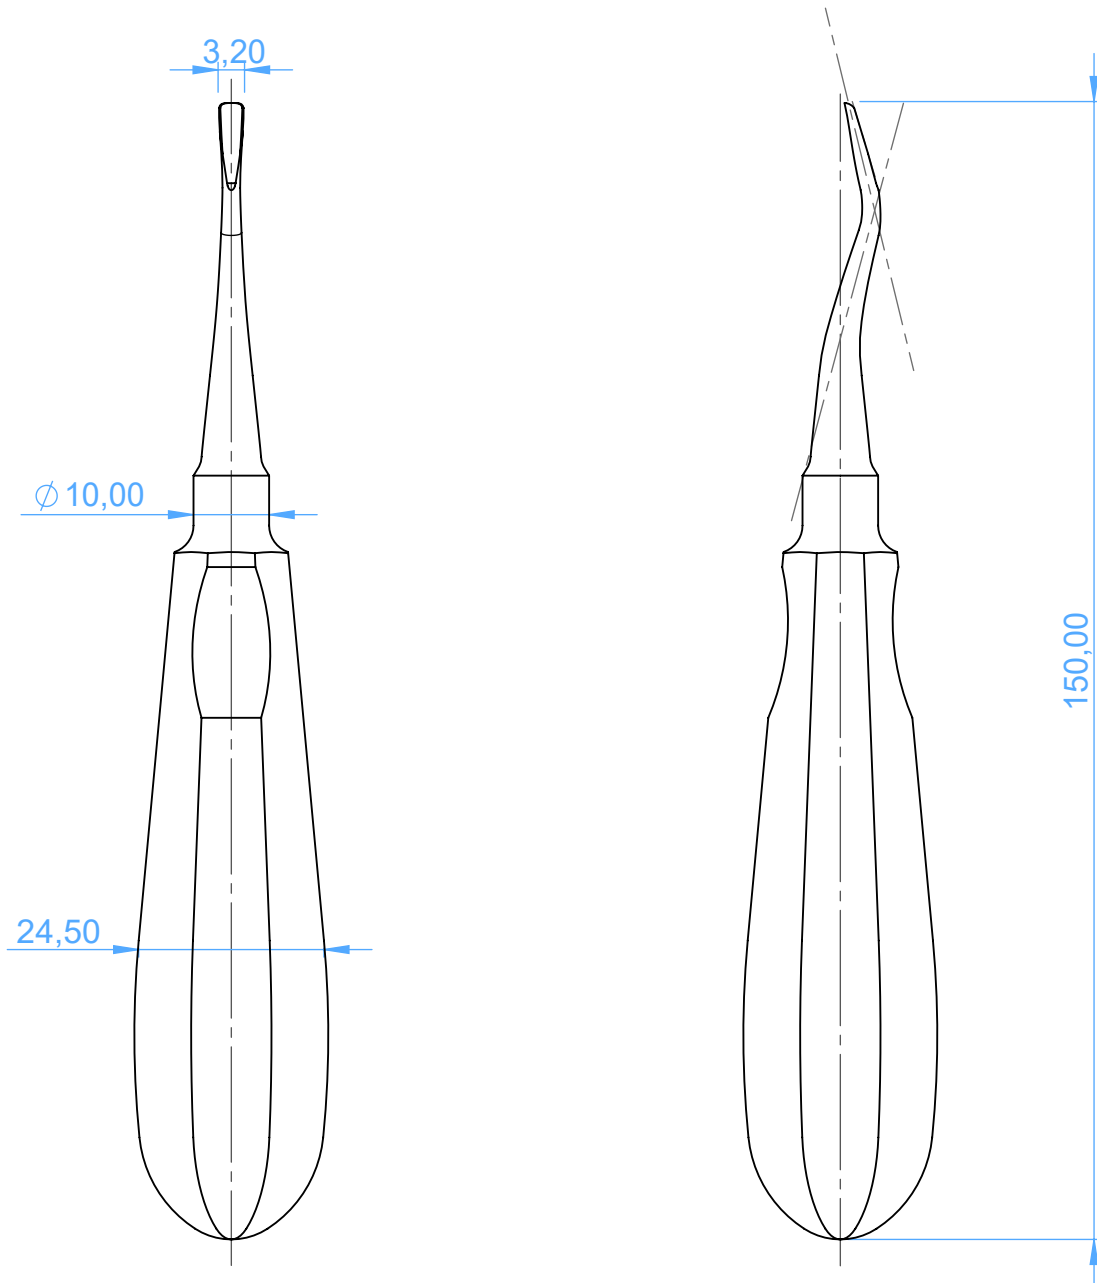

0215-303 - Root elevators with stainless steel handle-Leve per radici

303 Apexo

SCALE 1:1