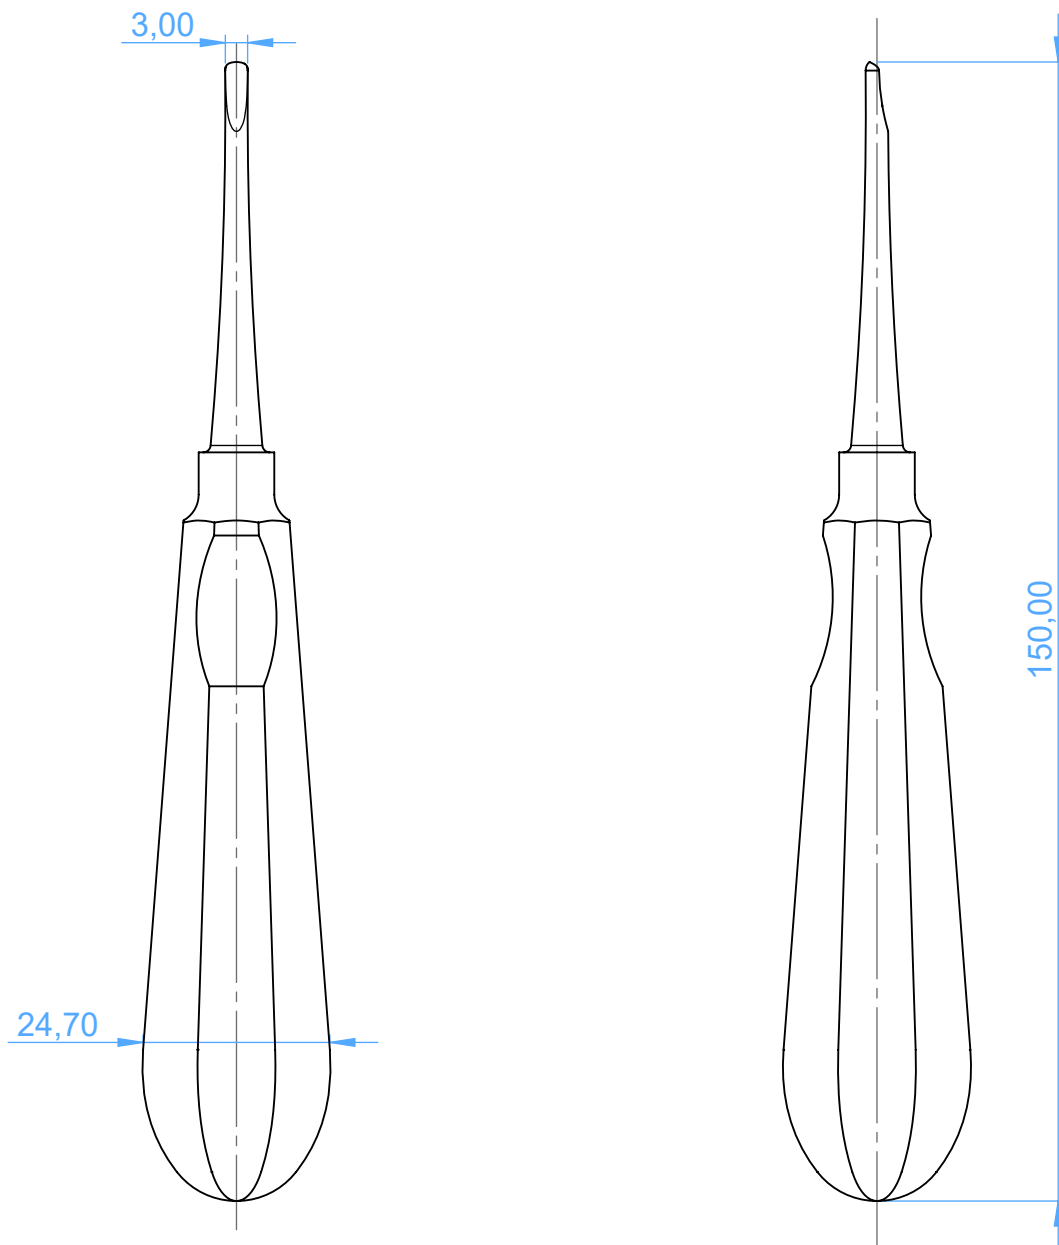

0216-01W - Root elevators with stainless steel handle-Leve per radici

301W Seldin

SCALE 1:1