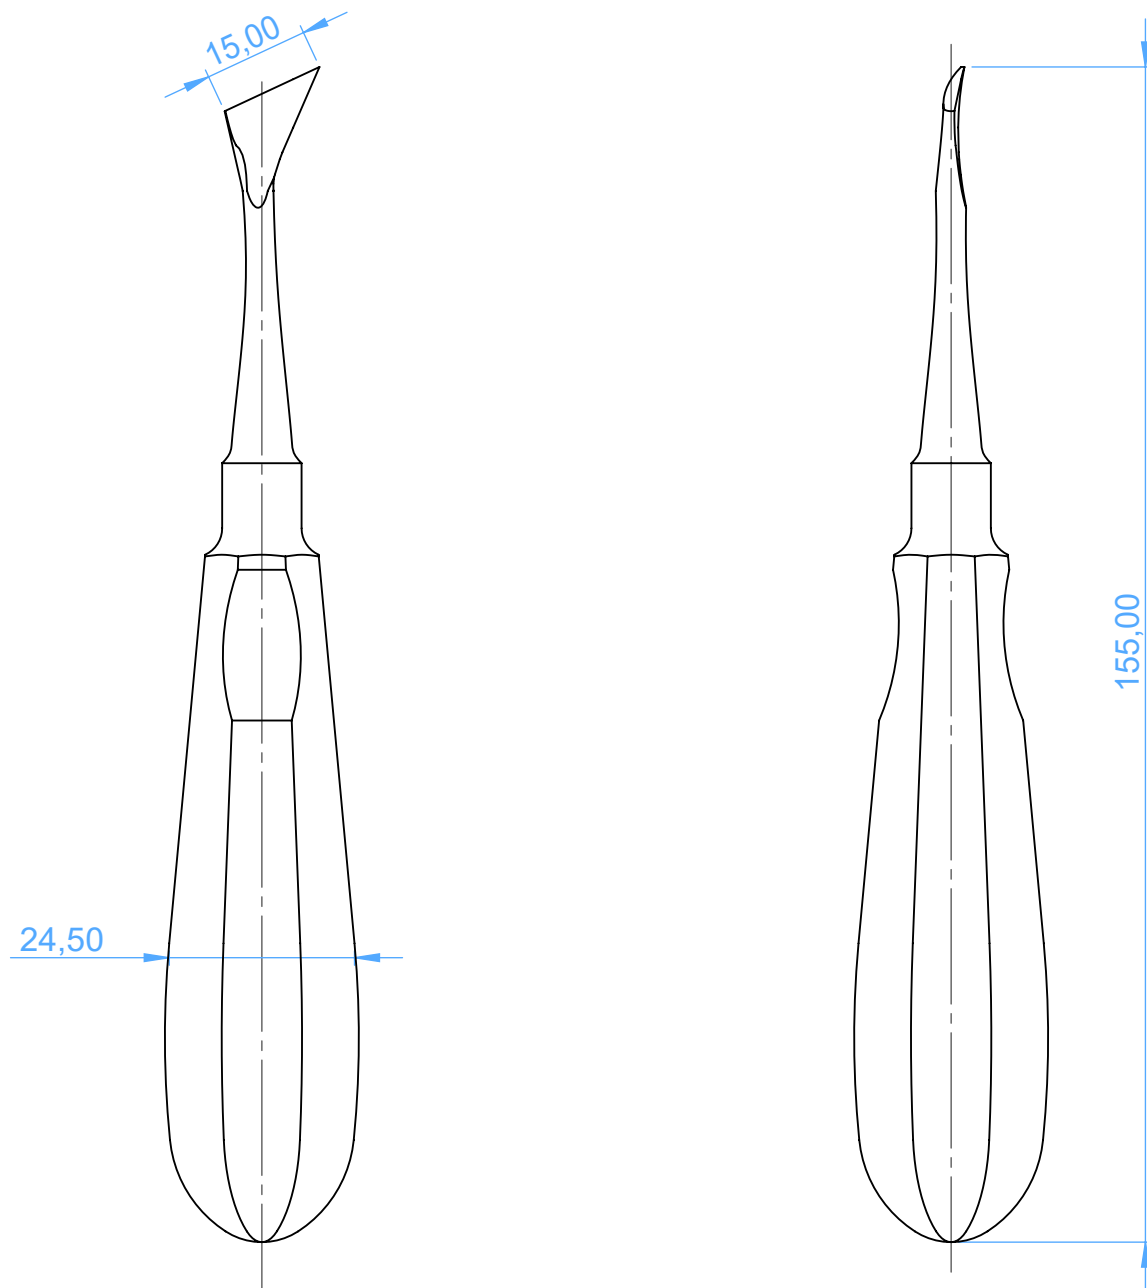

0220-31 - Root elevators with stainless steel handle-Leve per radici

31 Cryer

SCALE 1:1