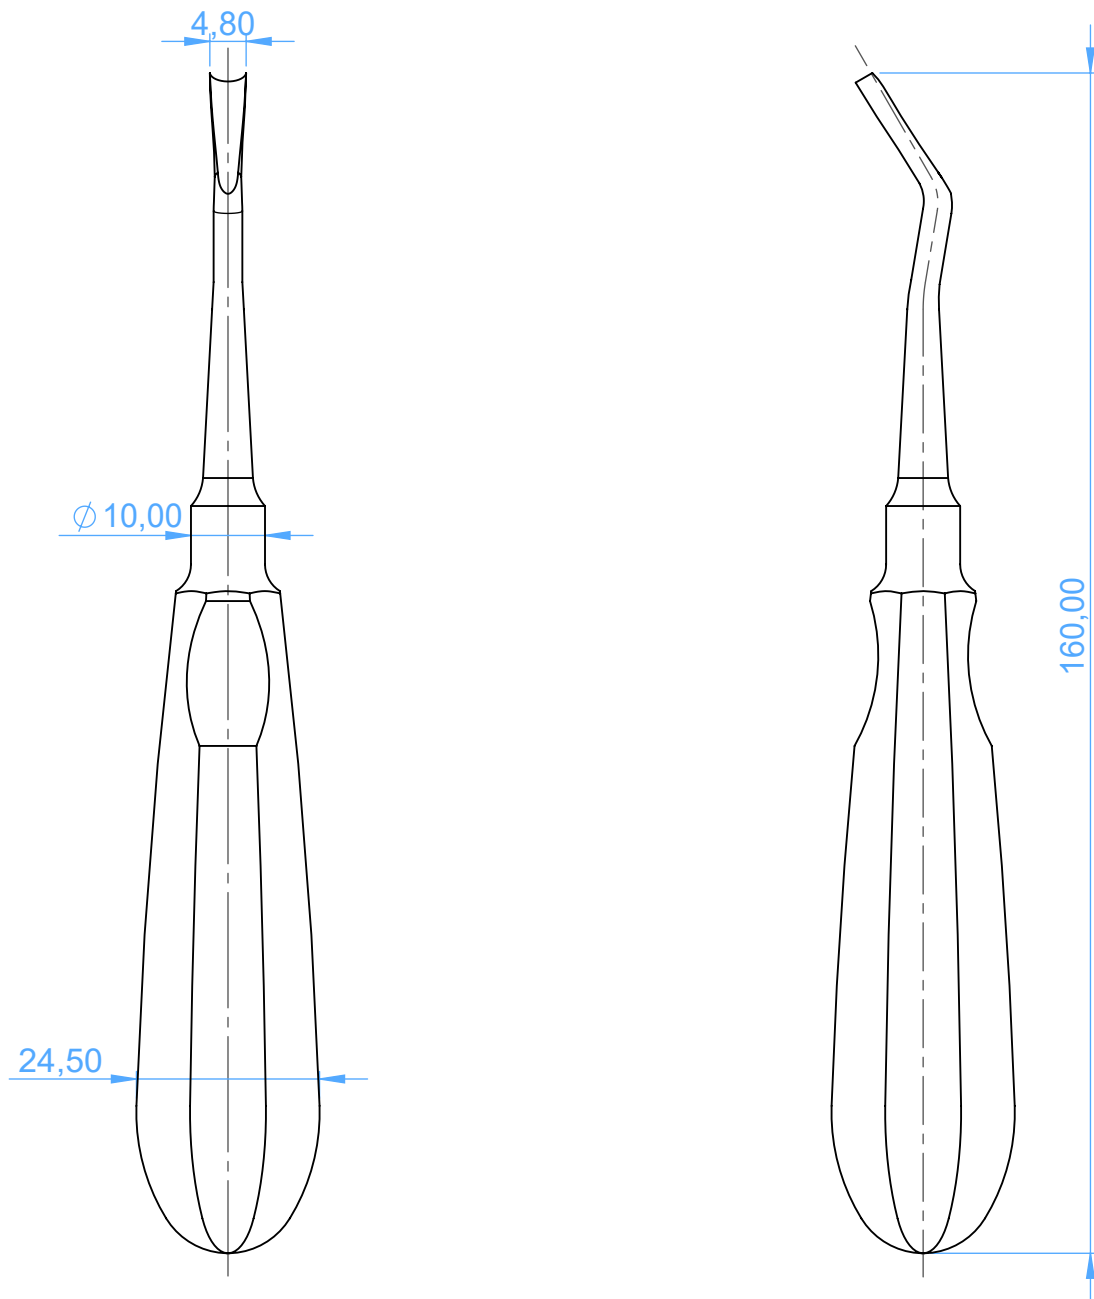

0228-31F Leva per radici - Root elevators with handle

31F Friedman

SCALE 1:1