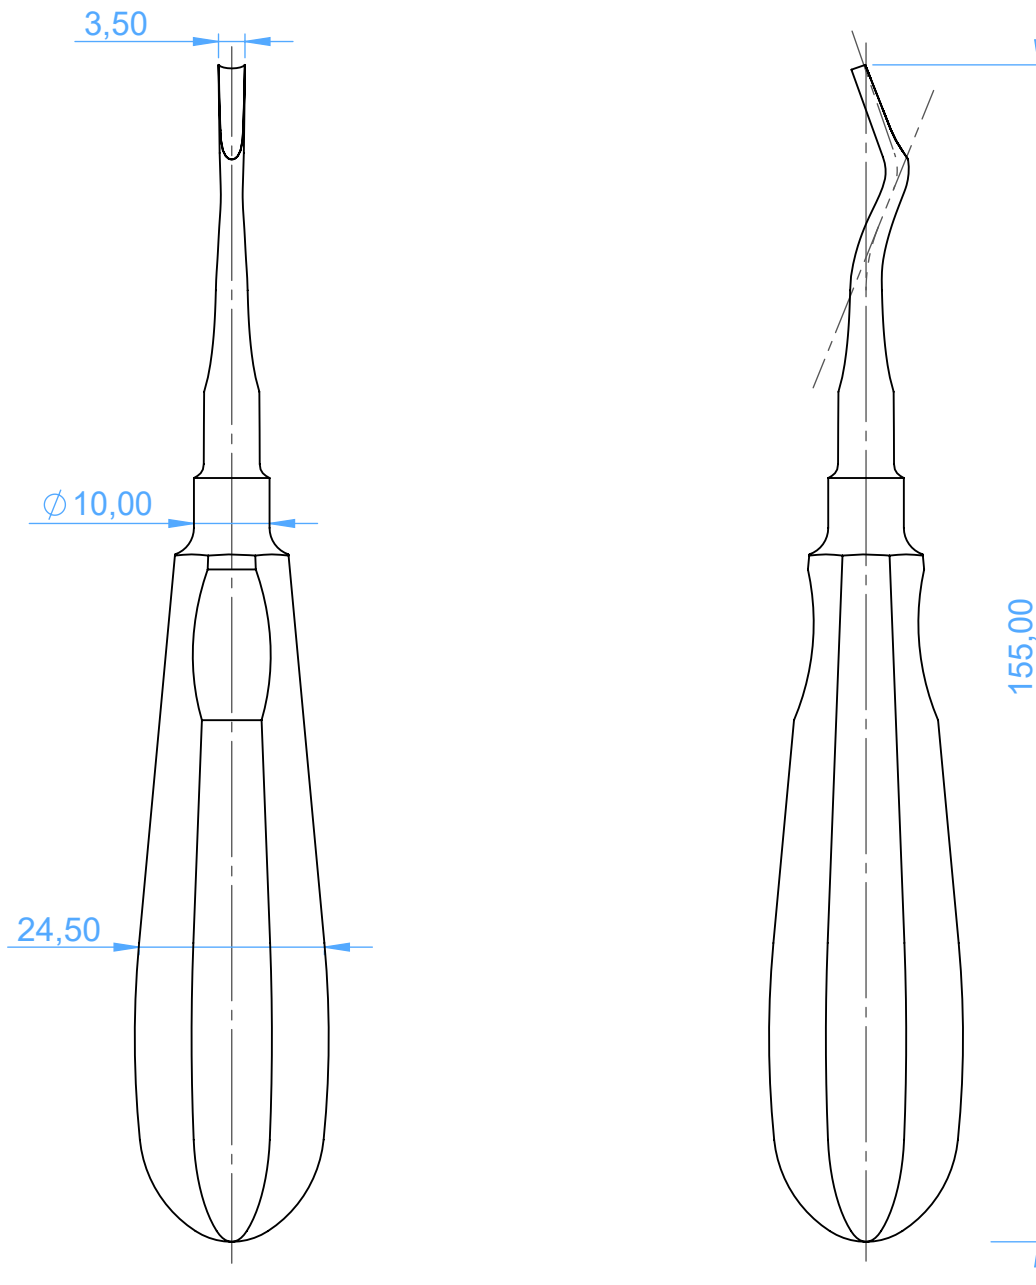

0229-1F - Root elevators with stainless steel handle-Leve per radici

1F Friedman

SCALE 1:1