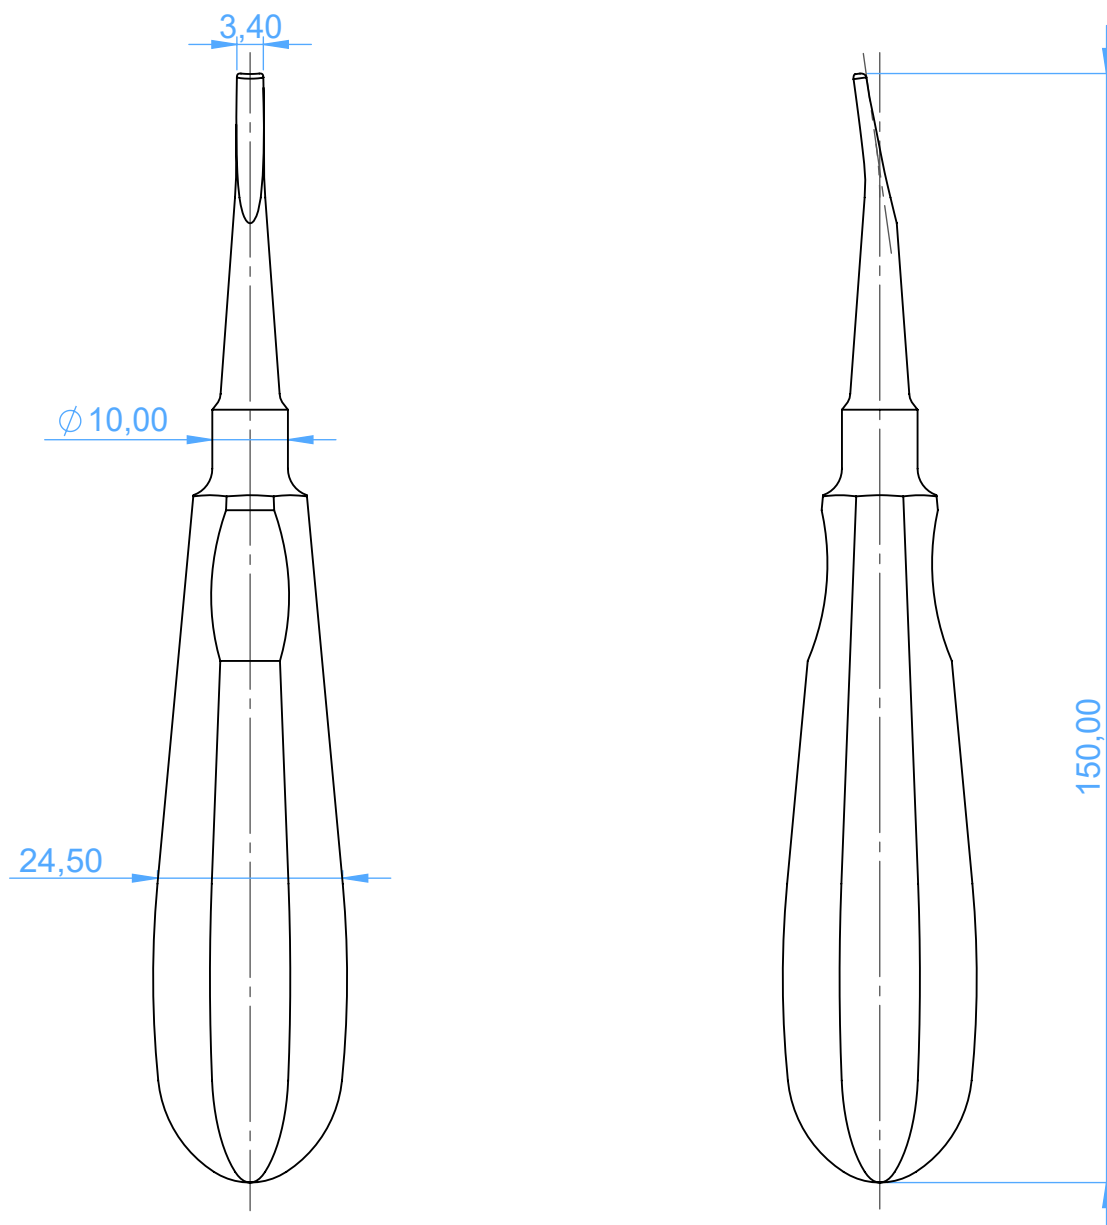

0229-2C - Root elevators with stainless steel handle-Leva per radici

2C Coupland

SCALE 1:1