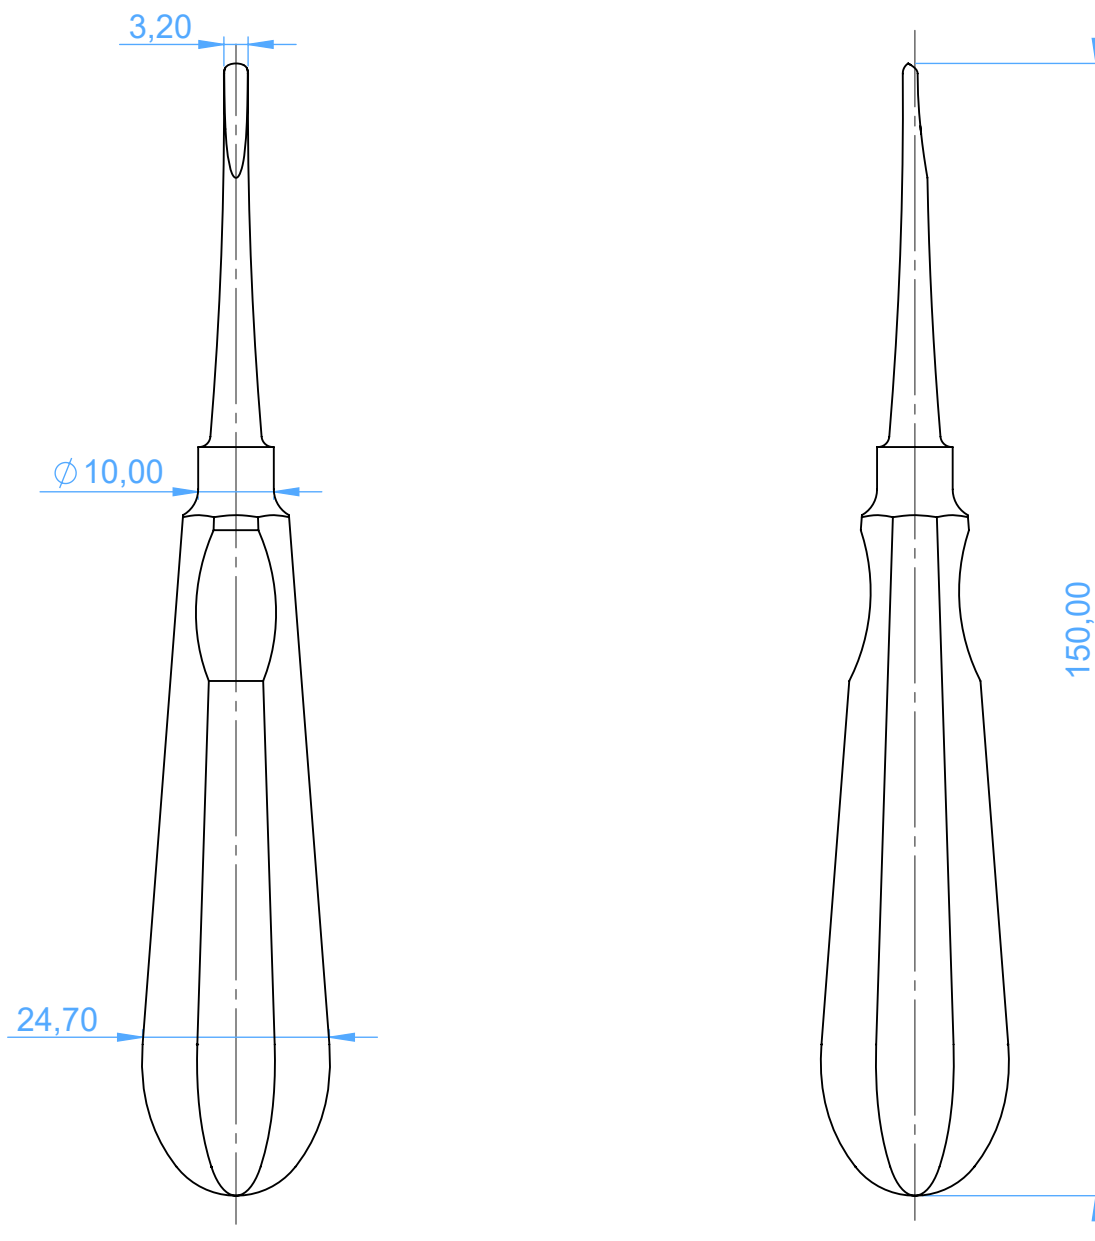

0230-11M - Root elevators with stainless steel handle-Leve per radici

11M Mac Millan

SCALE 1:1