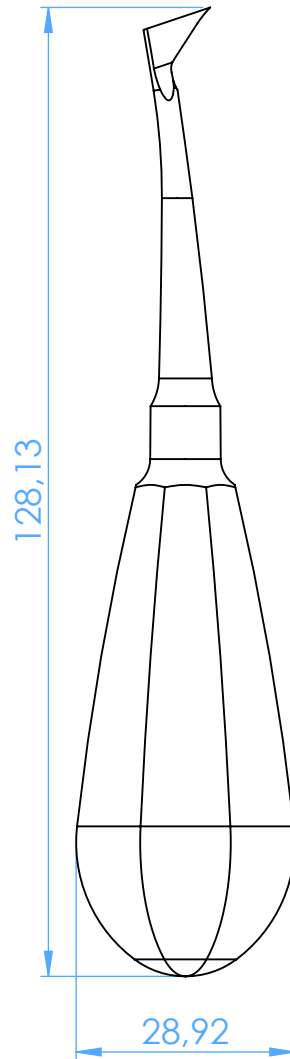

0243-7 - Leva per radici - Root elevators with handle

7 Cryer

SCALE 1:1

ASA DENTAL
MAKE PEOPLE SMILE