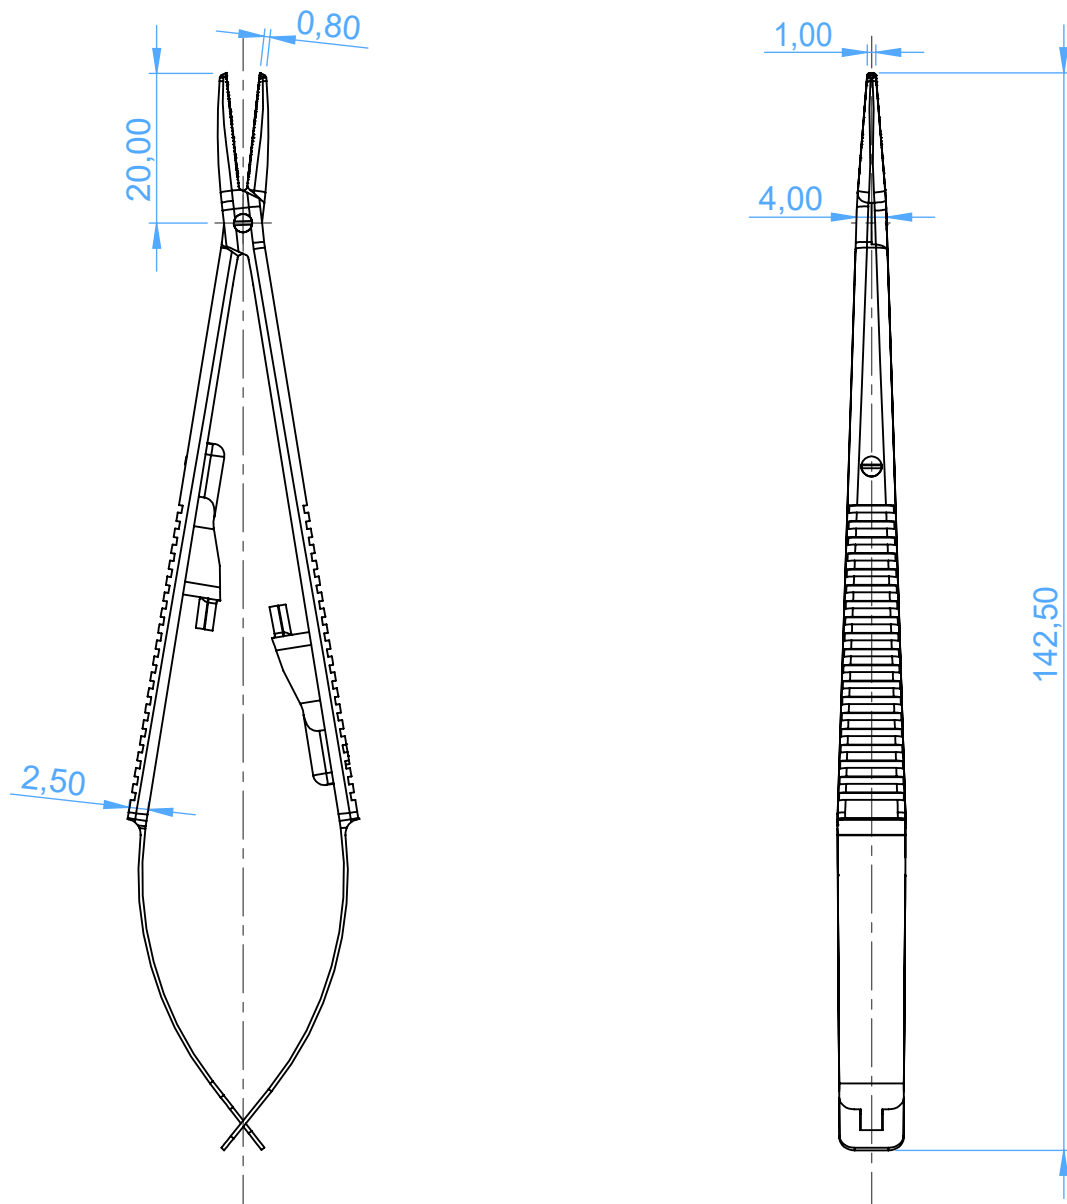

0440TH-14 - NEDDLE HOLDERS / Porta Aghi

CASTROVIEJO

SCALE 1:1