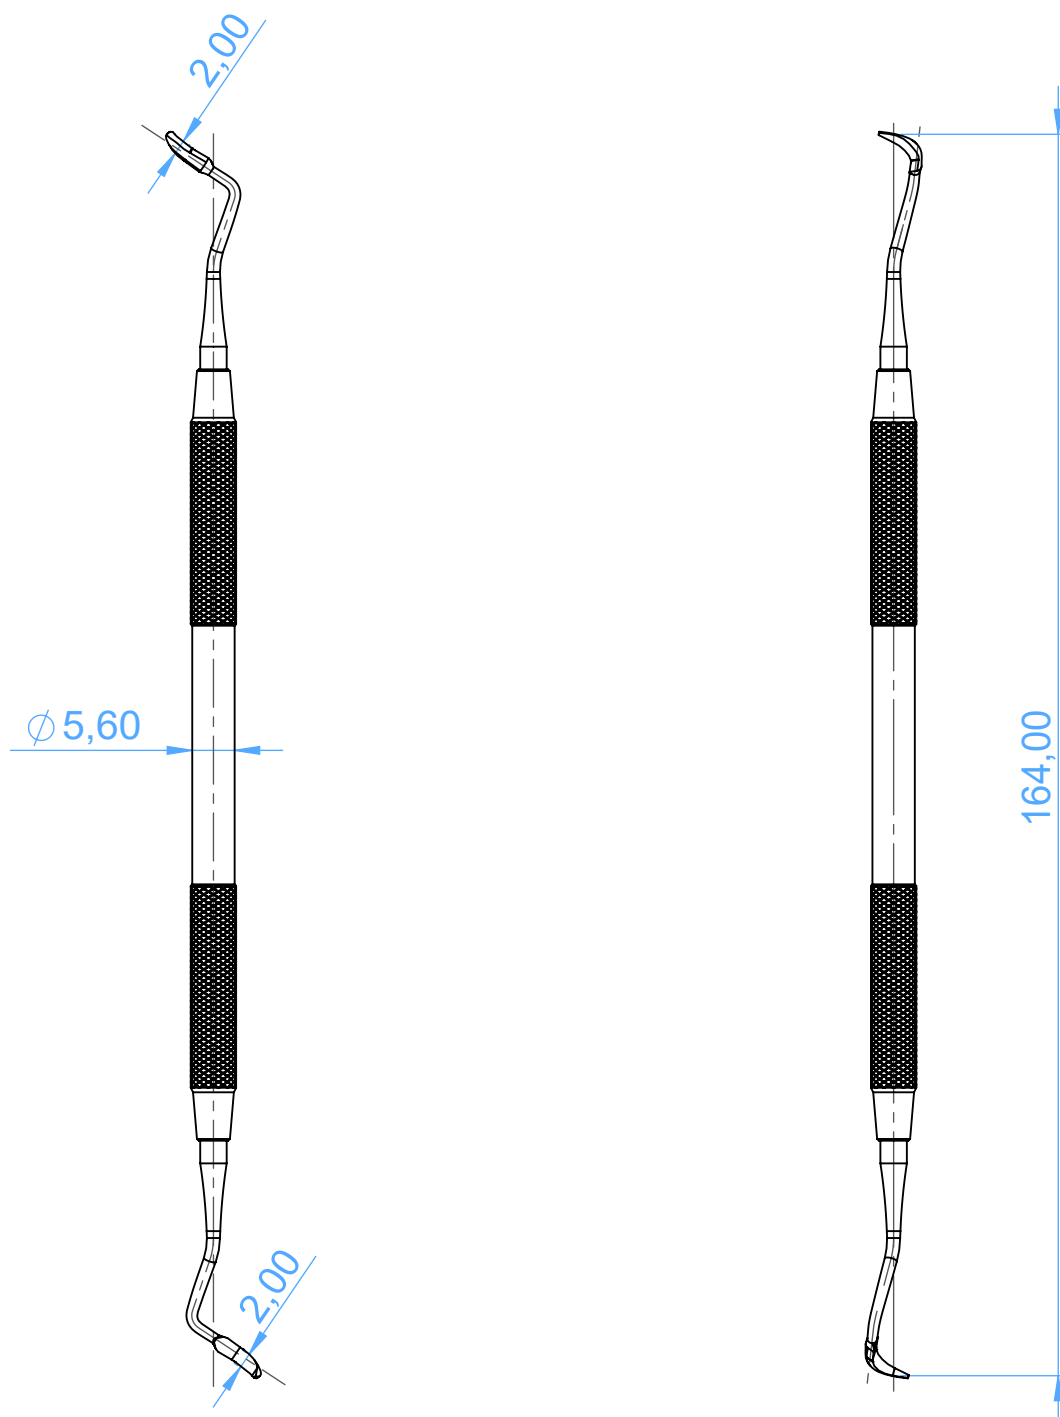

1827-204 - Curette and Scalers/Curette e Scalers

204

SCALE 1:1

ASA DENTAL
MAKE PEOPLE SMILE