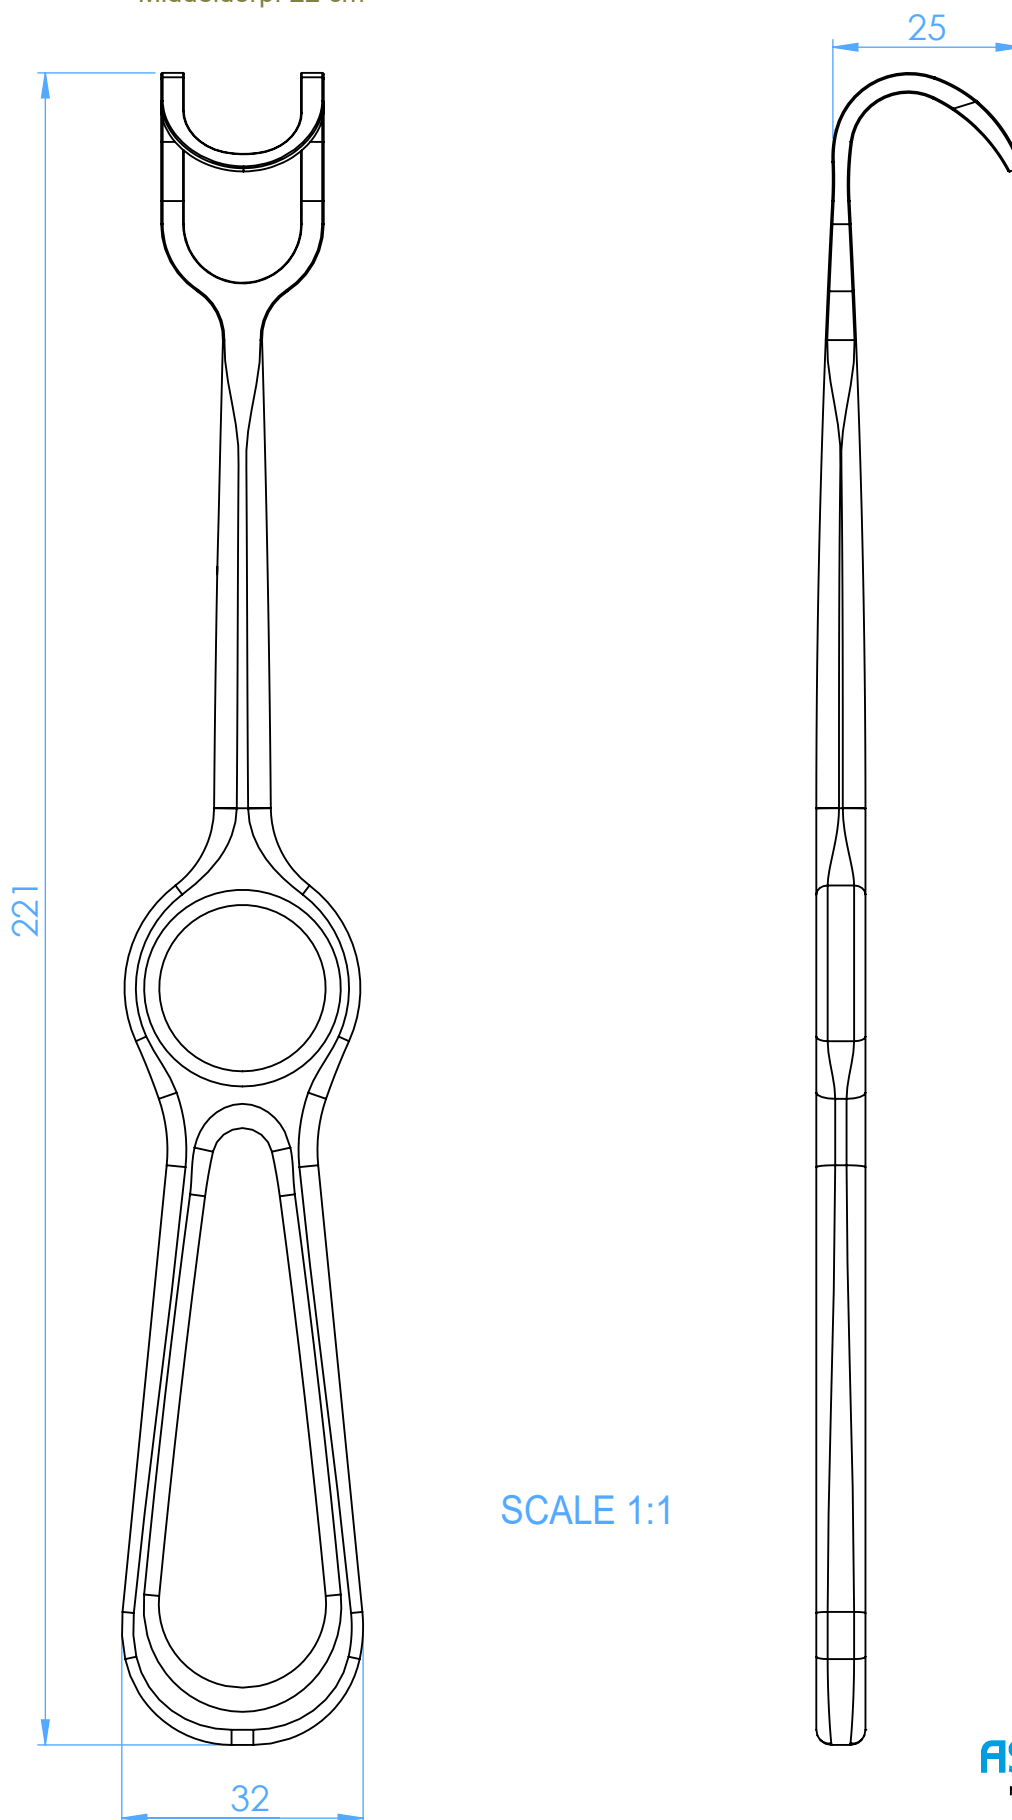

2620-2 - Divaricatore - Retractor

Middeldorpf 22 cm

SCALE 1:1

ASA DENTAL
MAKE PEOPLE SMILE