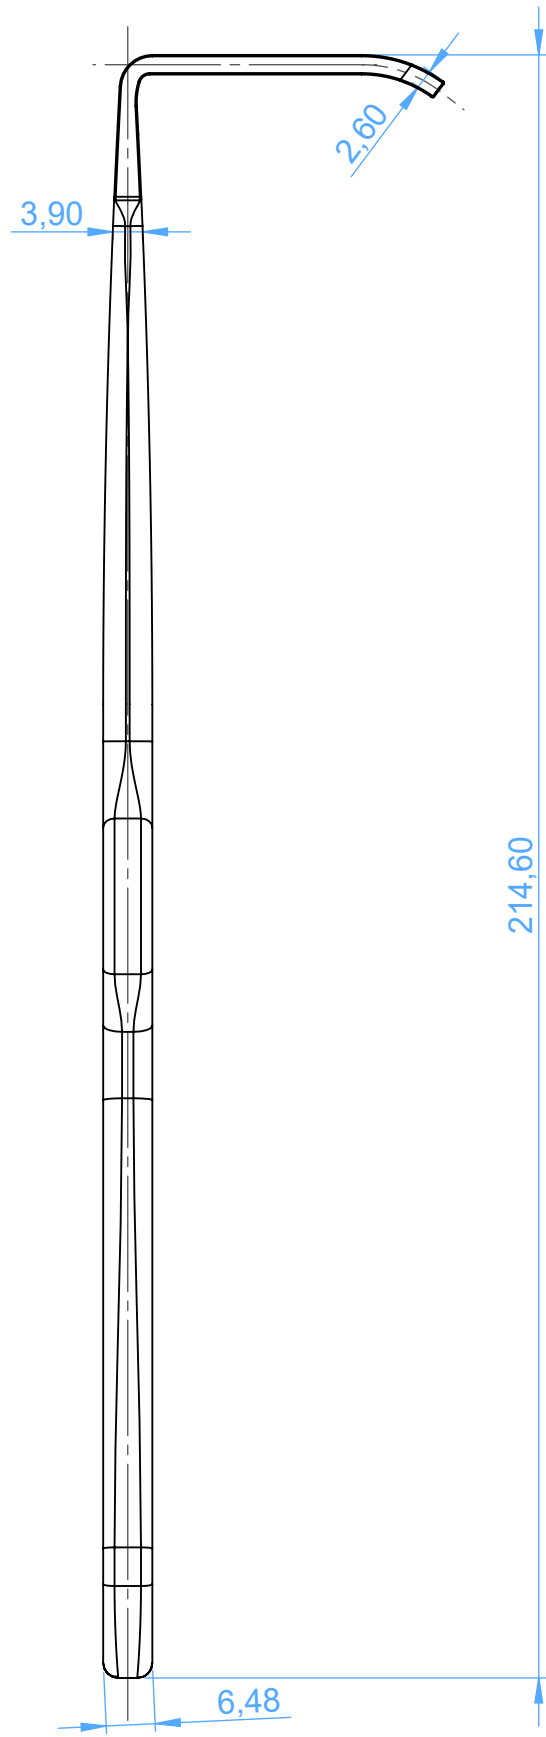

2624-1 - RETRACTOR / Divaricatore

Kocher

SCALE 1:1

ASA DENTAL
MAKE PEOPLE SMILE