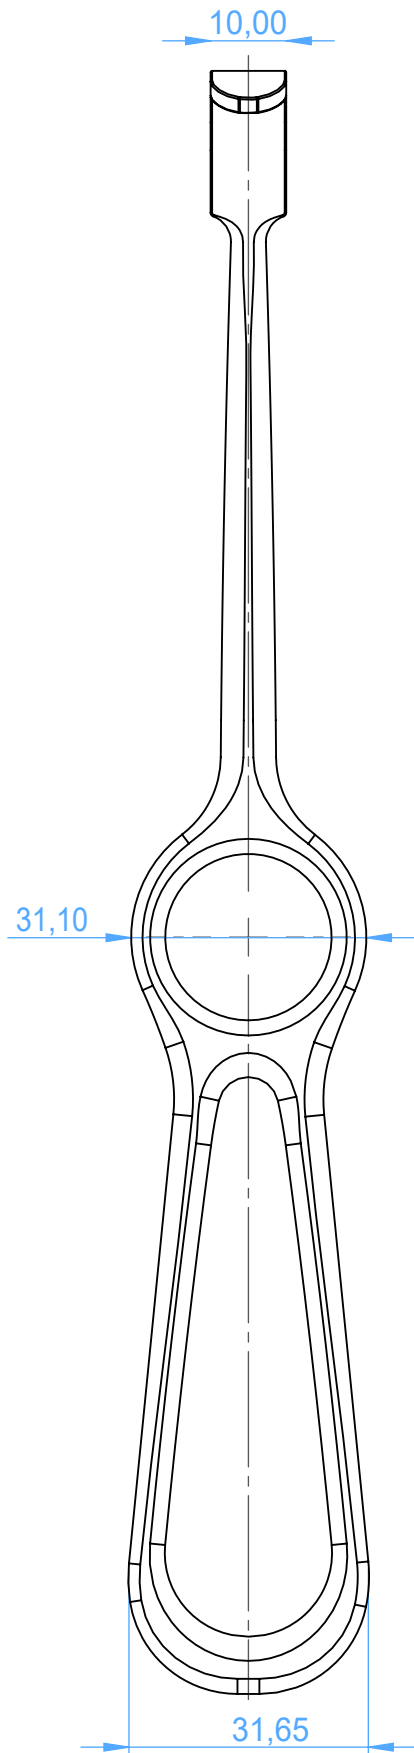

2624-1 - RETRACTOR / Divaricatore

Kocher

SCALE 1:1

ASA DENTAL
MAKE PEOPLE SMILE