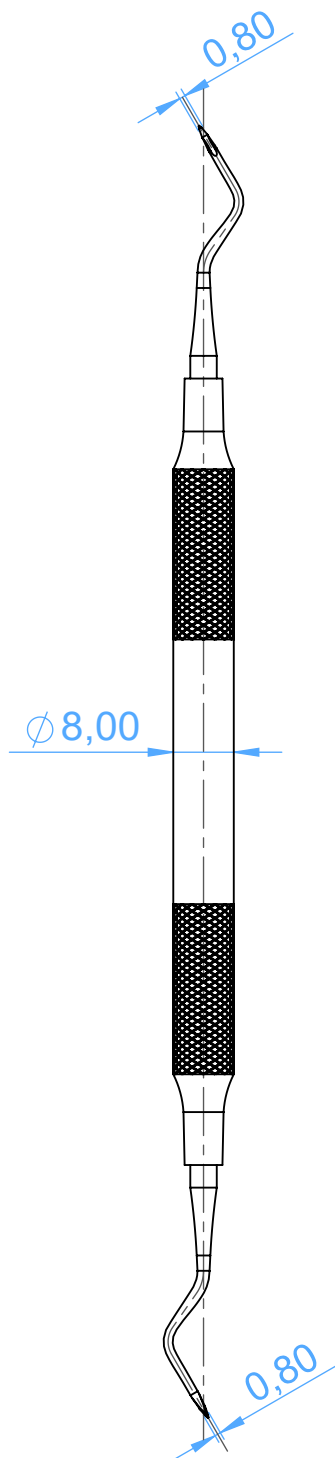

MV1825-12 - Curette and Scaler/Curette e Scaler

11/12 Mc Call

SCALE 1:1

ASA DENTAL
MAKE PEOPLE SMILE