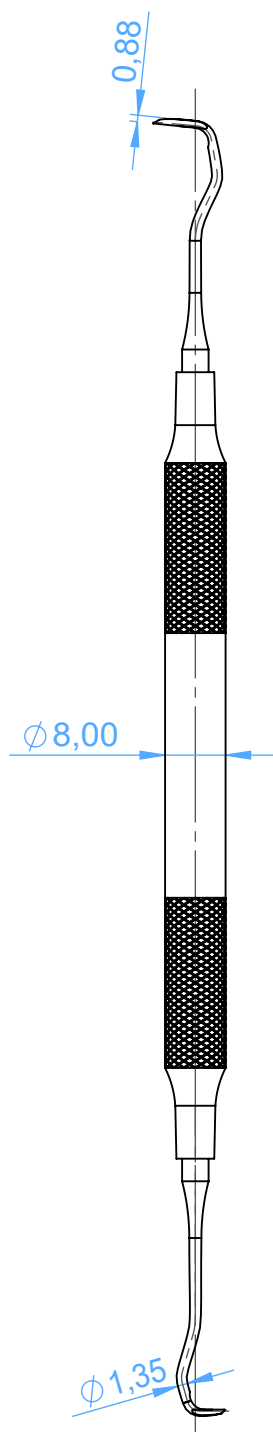

MV1831-33 - CURETTES and SCALERS / Curette e Scaler

30/33 Jacquette

SCALE 1:1