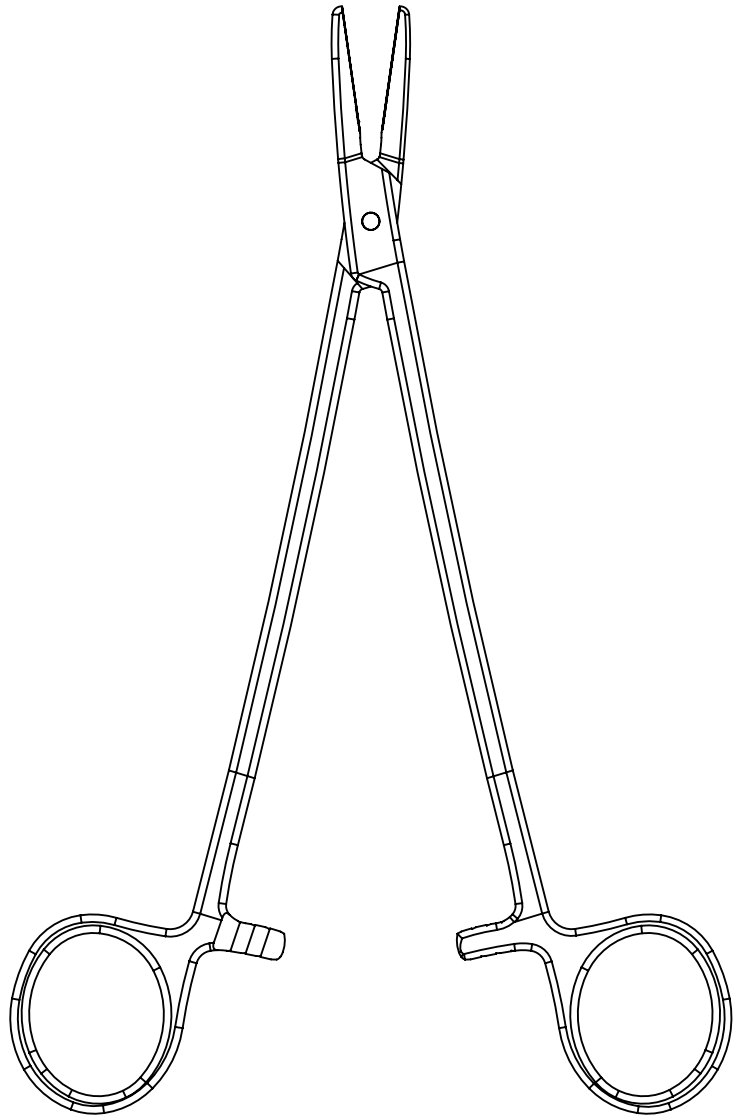

W0411-15TC - Needle holders / Porta aghi

TC Crile-Wood

SCALE 1:1