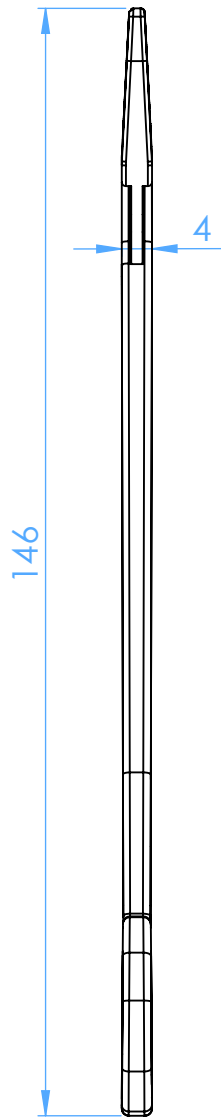

W0411-15TC - Needle holders / Porta aghi

TC Crile-Wood

SCALE 1:1