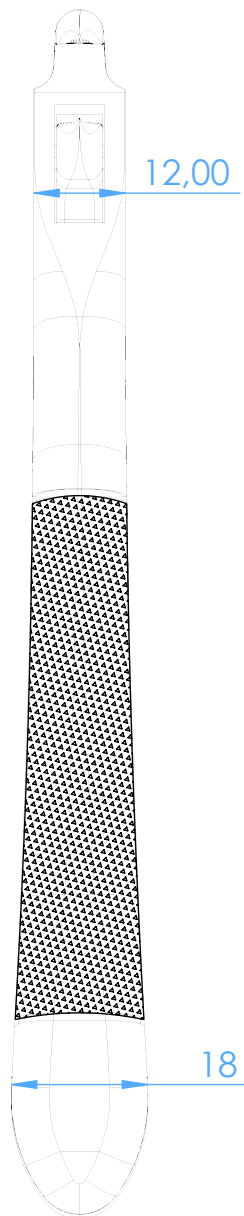

# 0100-73 - Extracting forceps/Pinze per estrazione

73

lower molars /molari inferiori

SCALE 1:1

**ASA DENTAL**  
MAKE PEOPLE SMILE