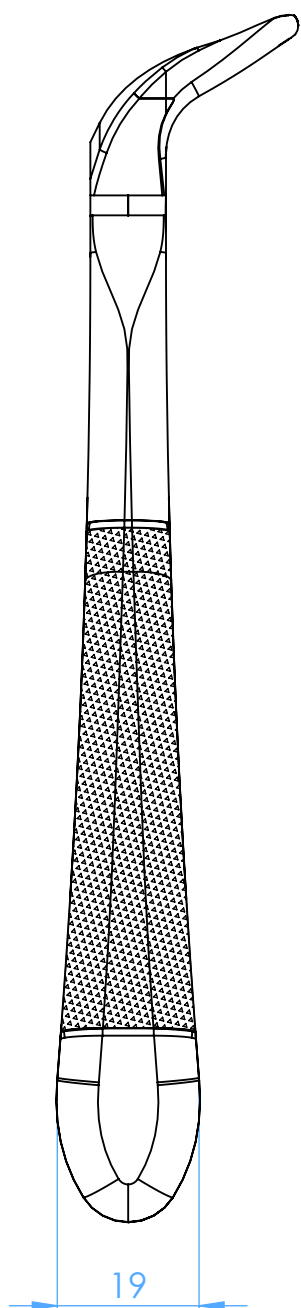

# 0100-87 - Extracting forceps/Pinze per estrazione

87 - 16 cm - Molari Inf. cariati o Corone Rotte - Lower Decayed Molars or Broken Crowns

SCALE 1:1