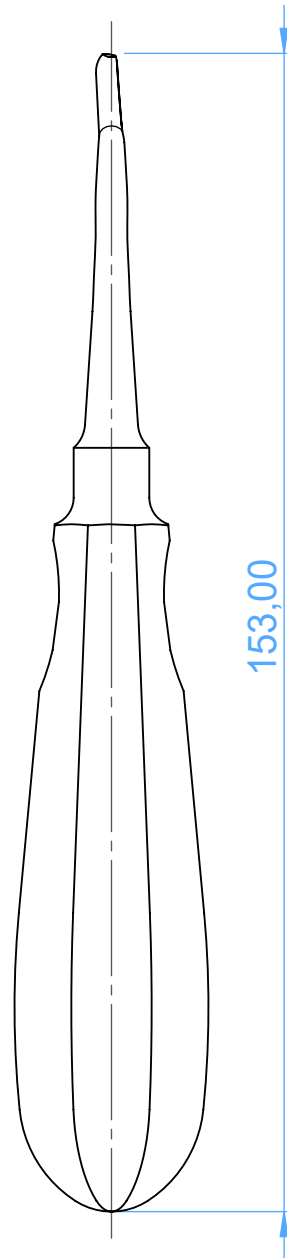

0201-2 -
Root elevators with stainless steel handle-Leve per radici
2F Flohr

SCALE 1:1