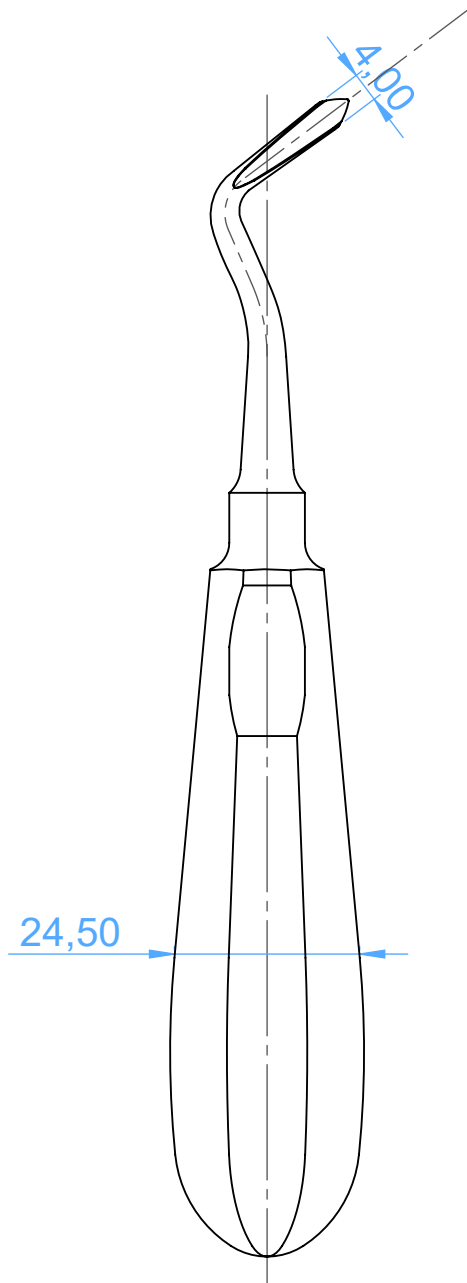

0201-2 -
Root elevators with stainless steel handle-Leve per radici
2F Flohr

SCALE 1:1