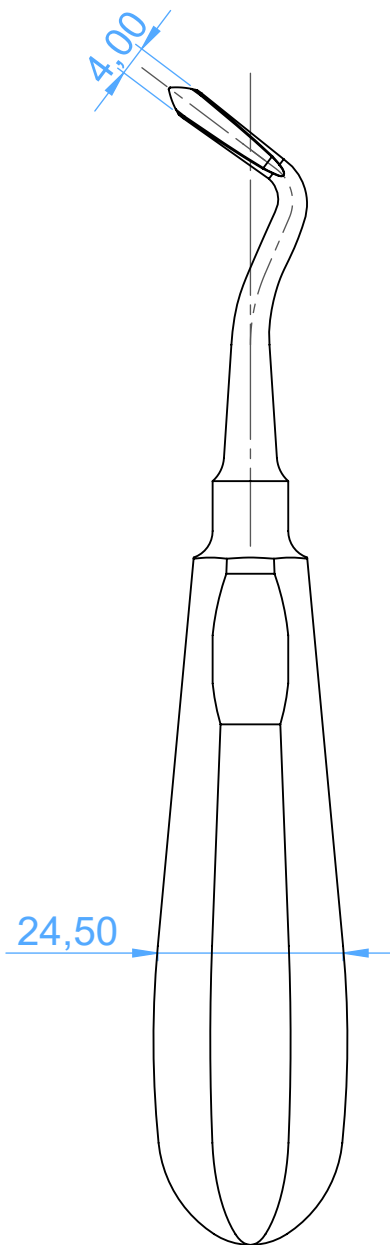

0201-3 -
Root elevators with stainless steel handle-Leve per radici
3F Flohr

SCALE 1:1