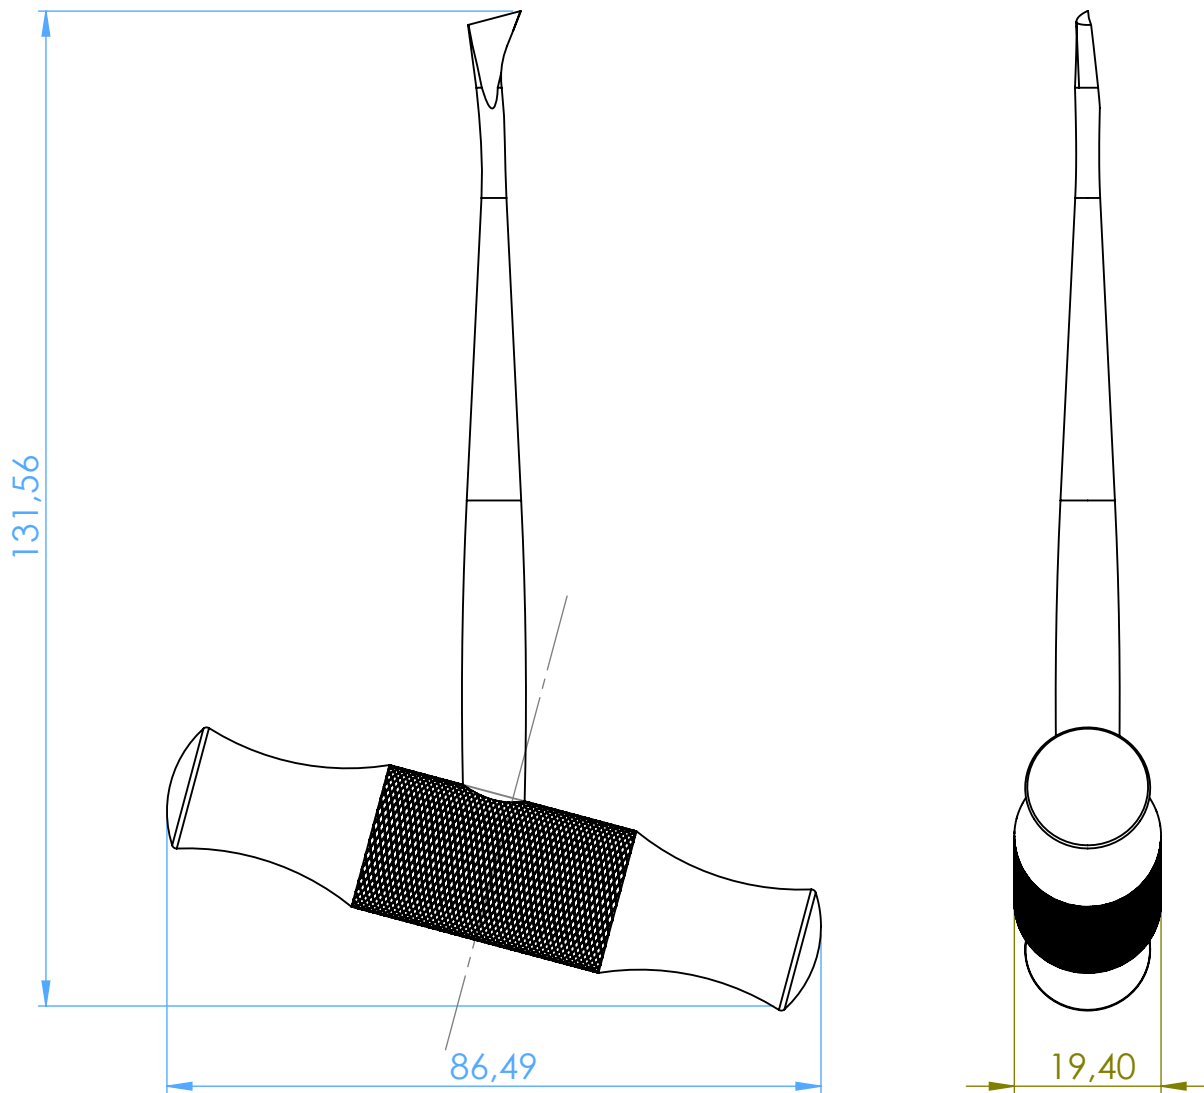

# 0202-320 - Leva per radici - Root elevators with handle

320 Walter F. Barry

SCALE 1:1

**ASA DENTAL**  
MAKE PEOPLE SMILE