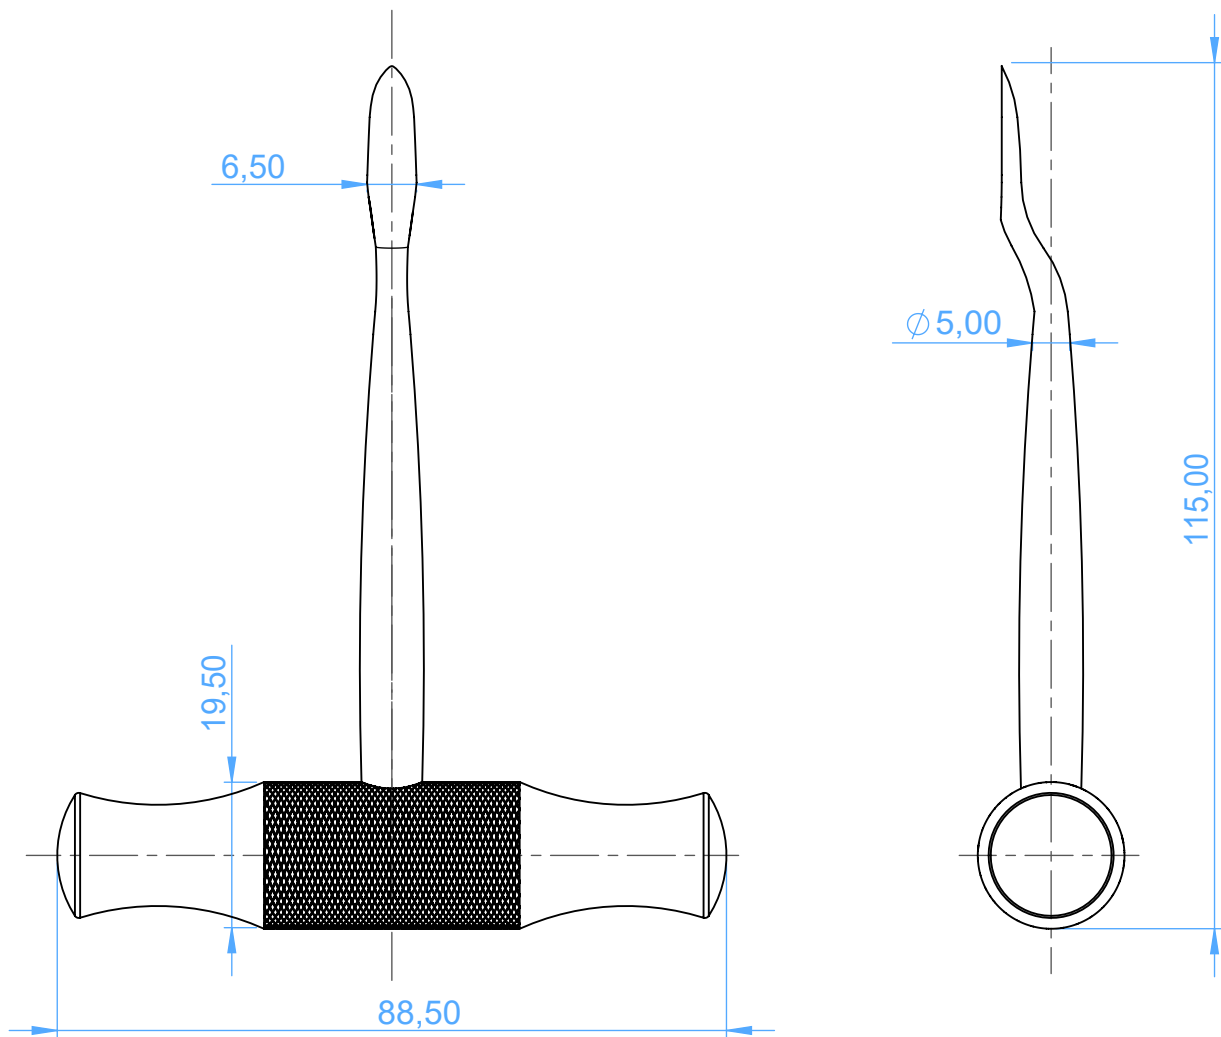

0203-1 - ROOT ELEVATORS with HANDLE-Leva per radici

1LC Lecluse

SCALE 1:1