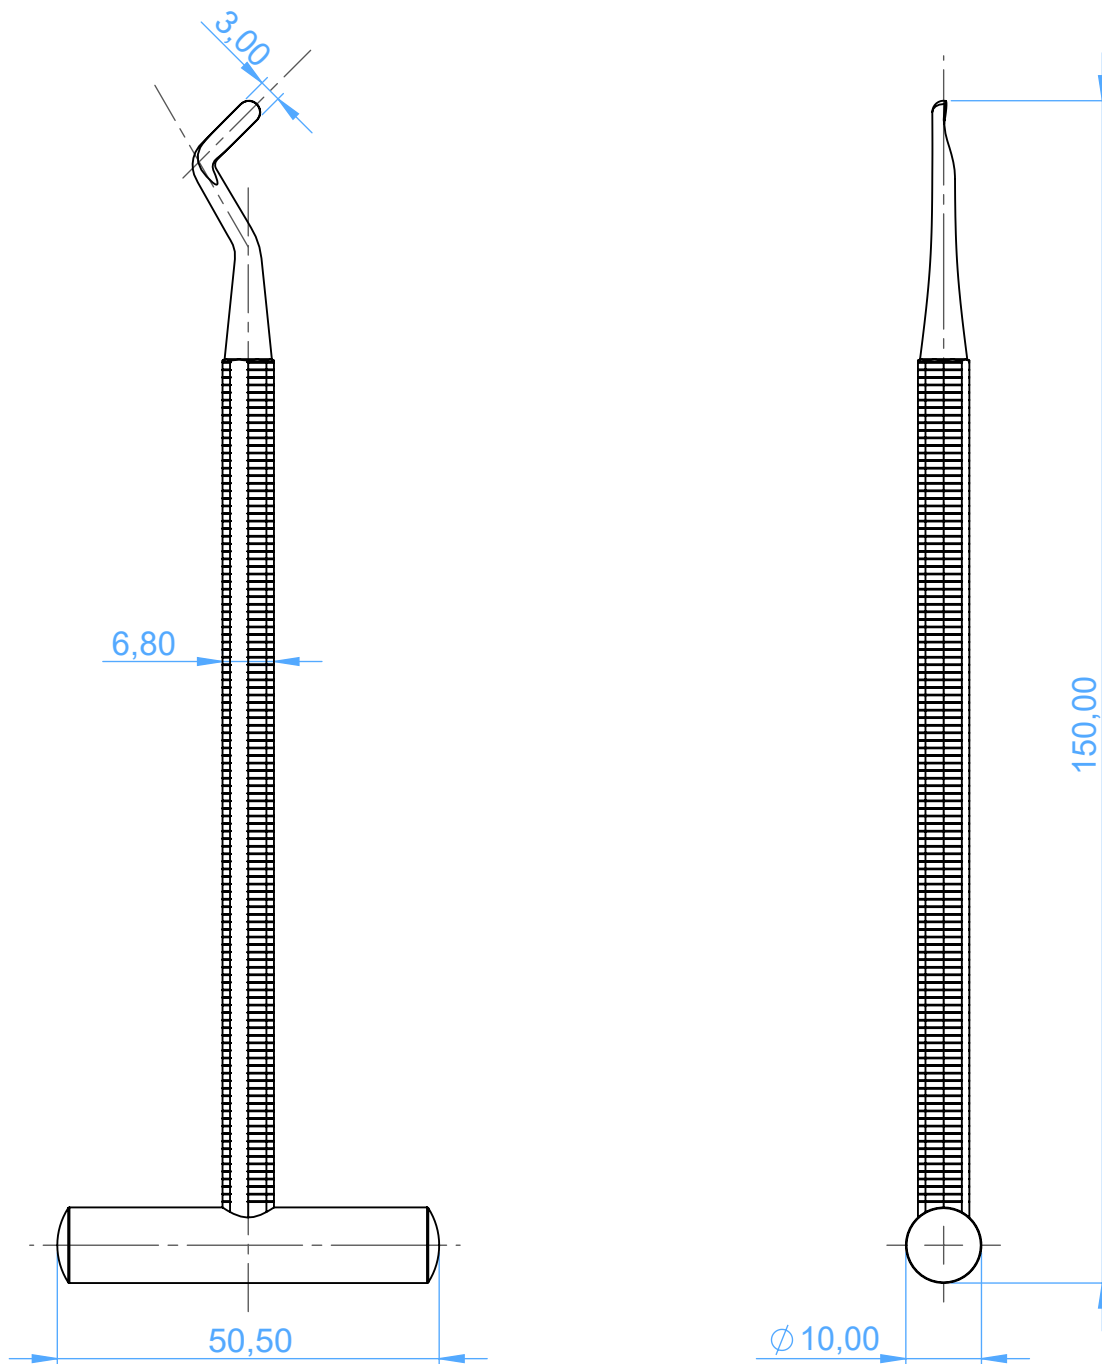

0203-24 - ROOT ELEVATORS with HANDLE-Leva per radici

24 Pott

SCALE 1:1