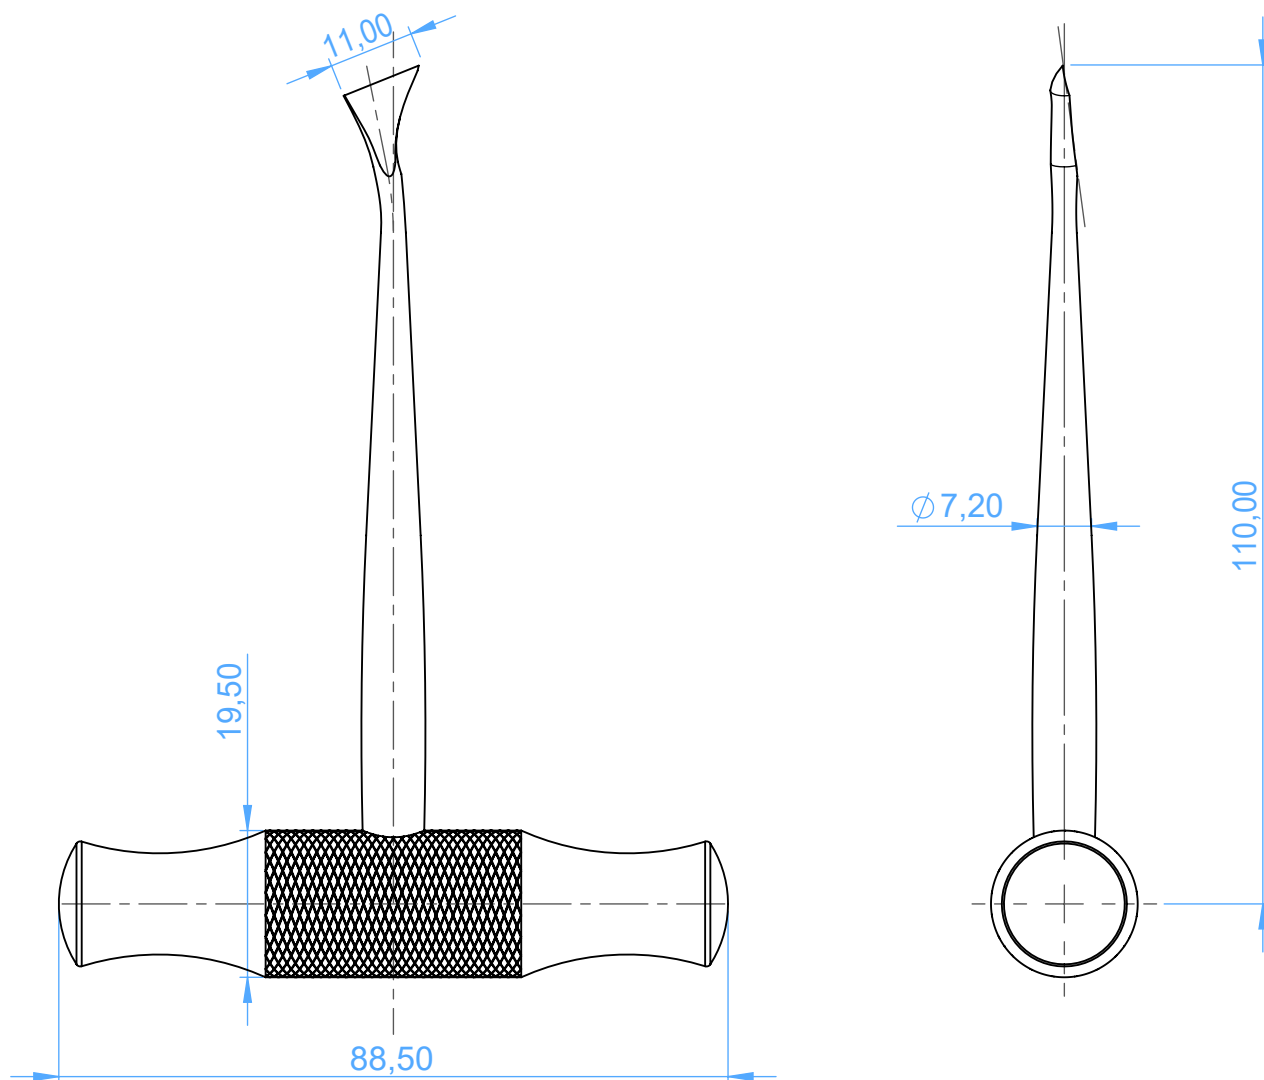

0204-11L - Leva per radici - Root elevators with handle

11LW Winter

SCALE 1:1