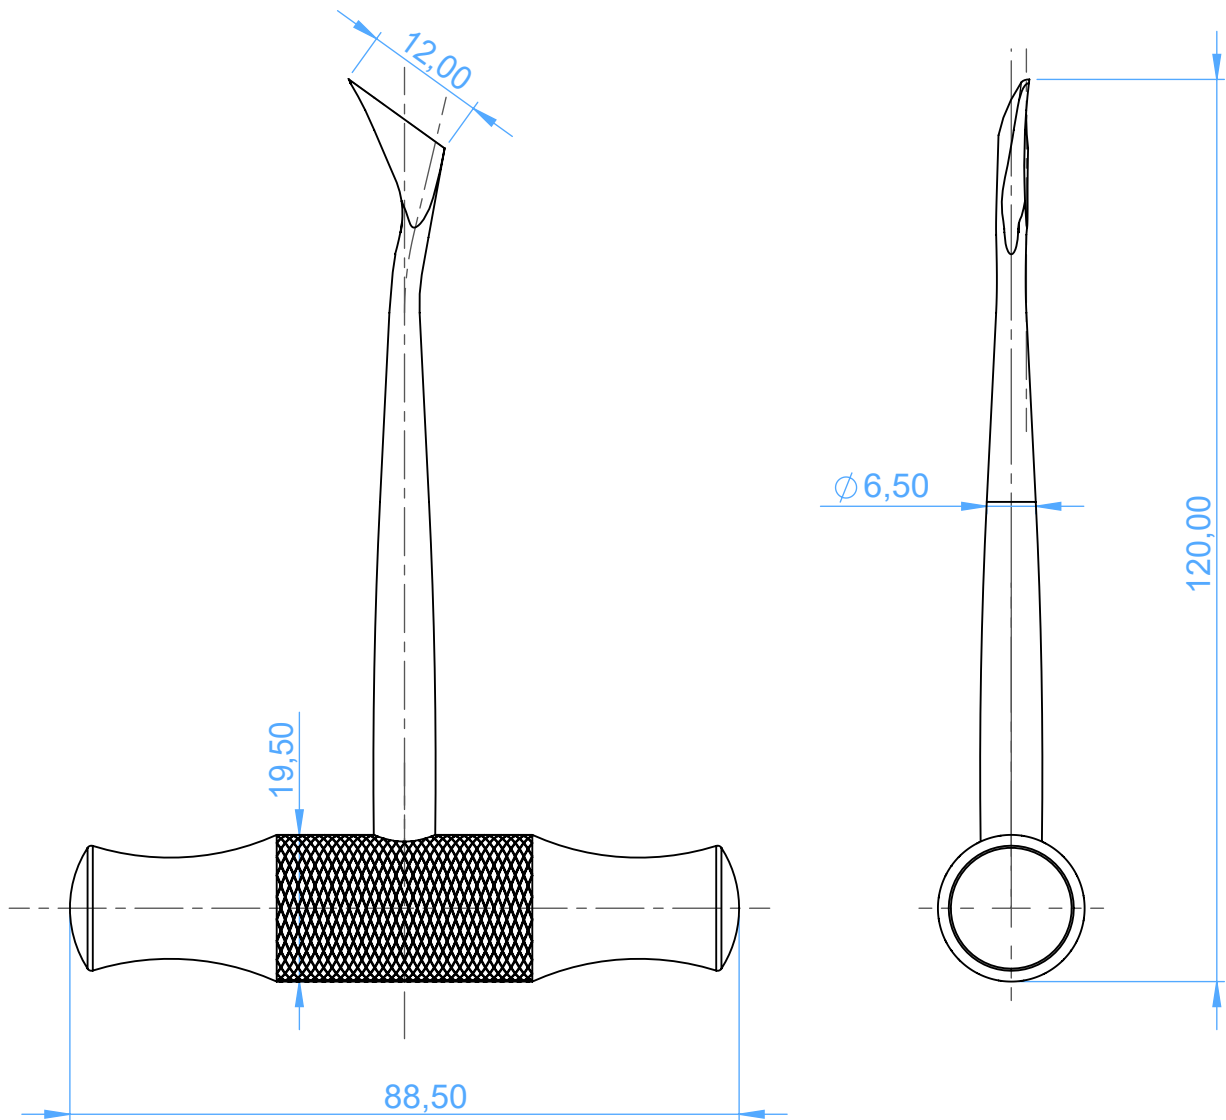

0204-12R - Leva per radici - Root elevators with handle

12RW Winter

SCALE 1:1