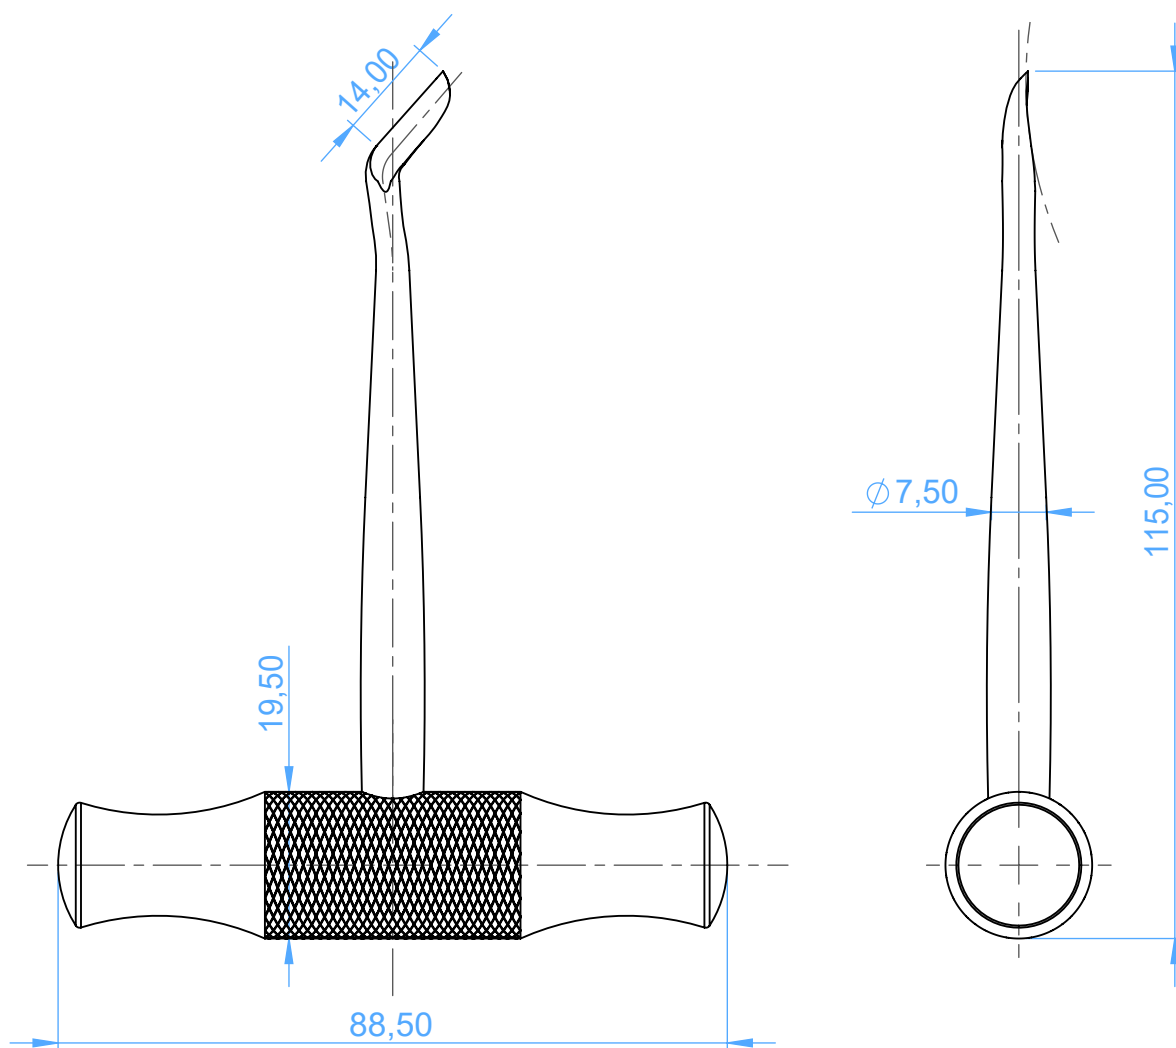

0204-14L - Leva per radici - Root elevators with handle

14LW Winter

SCALE 1:1