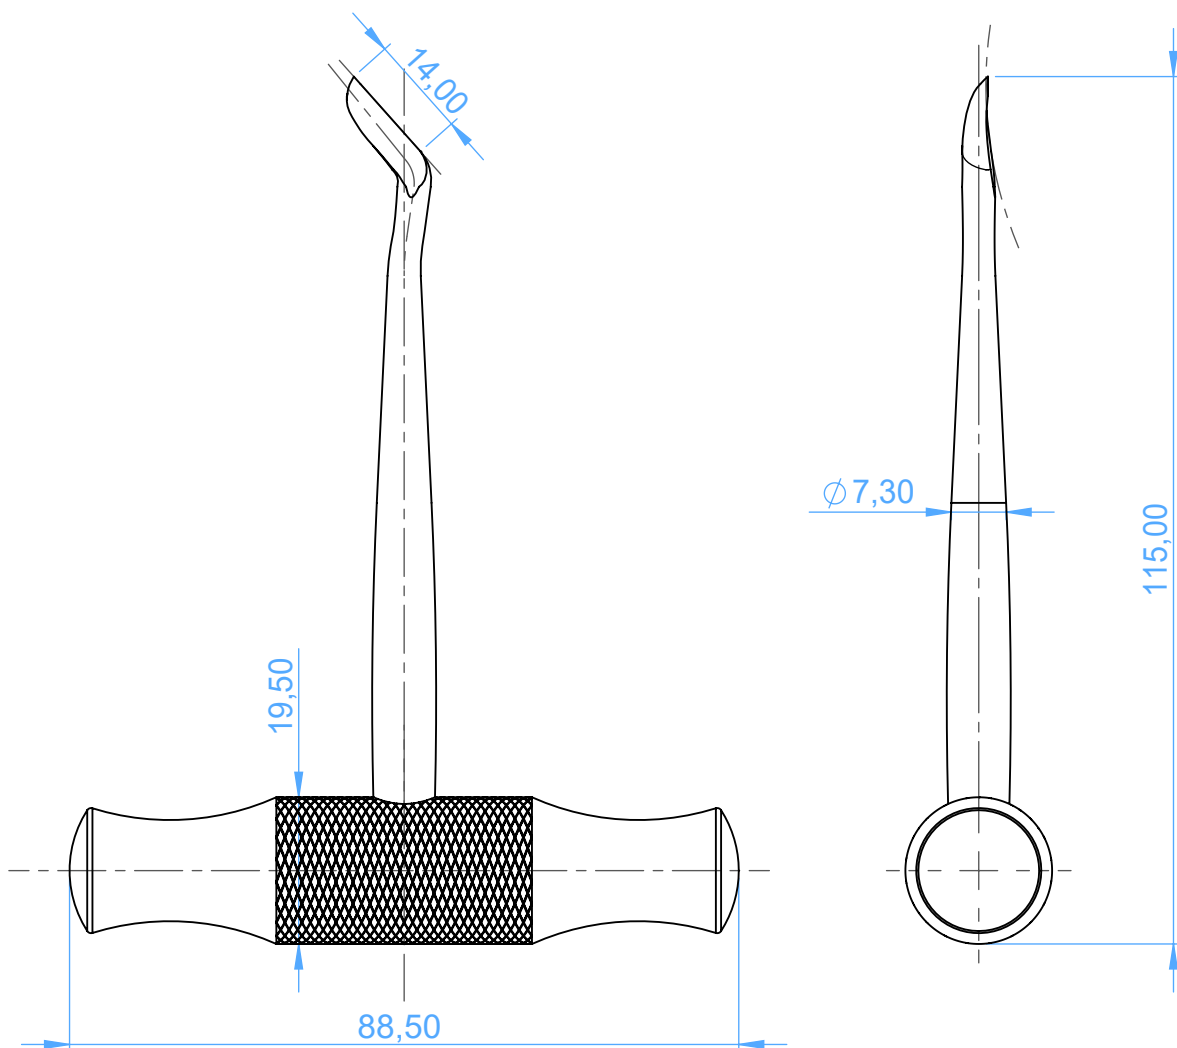

0204-14R - Leva per radici - Root elevators with handle

14RW Winter

SCALE 1:1