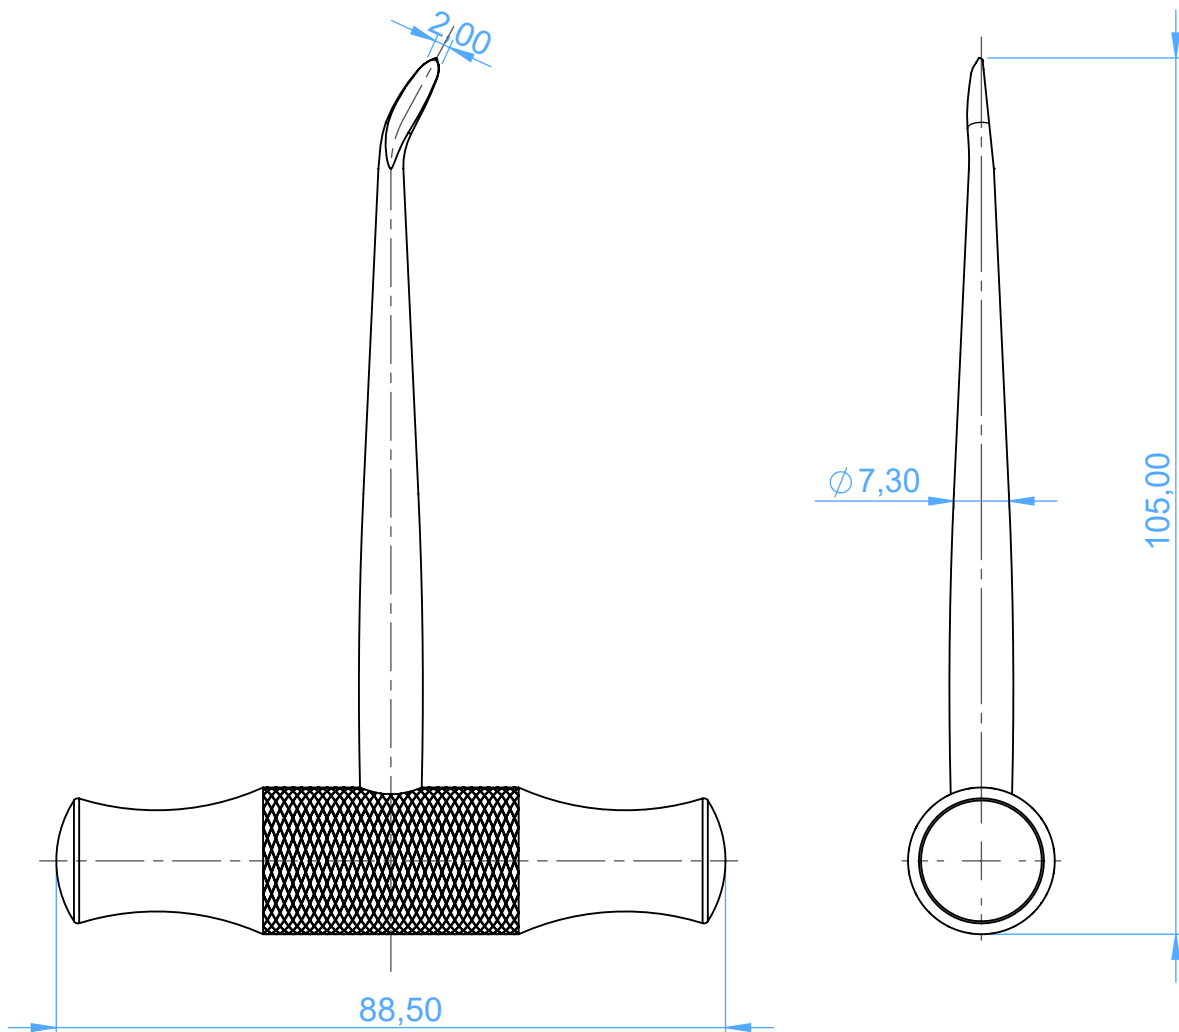

0204-1L - ROOT ELEVATORS with HANDLE-Leva per radici

1LW Winter

SCALE 1:1