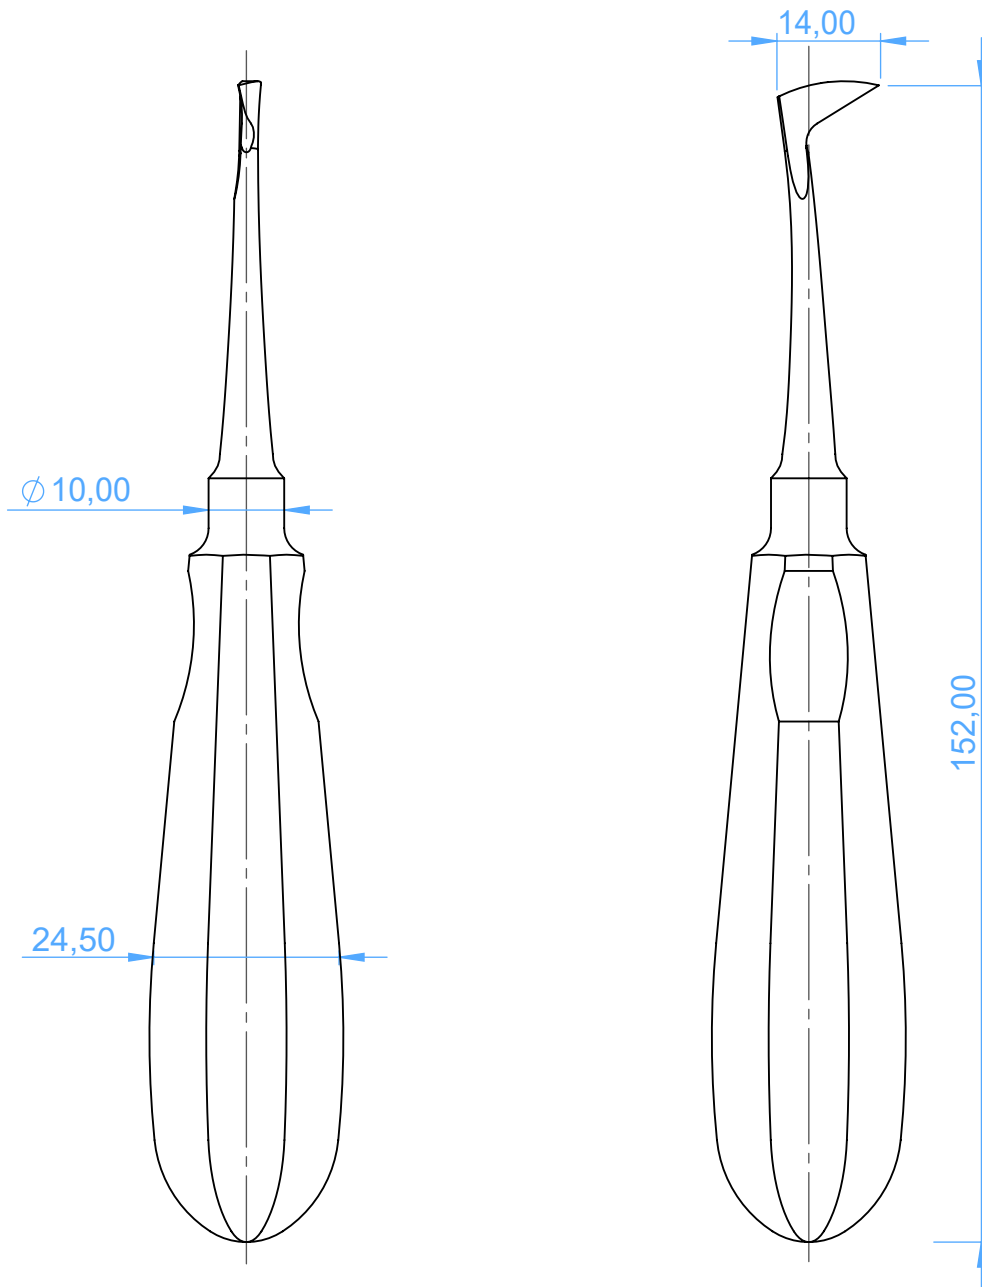

0209-1L - Root elevators with stainless steel handle-Leva per radici

1L Seldin

SCALE 1:1