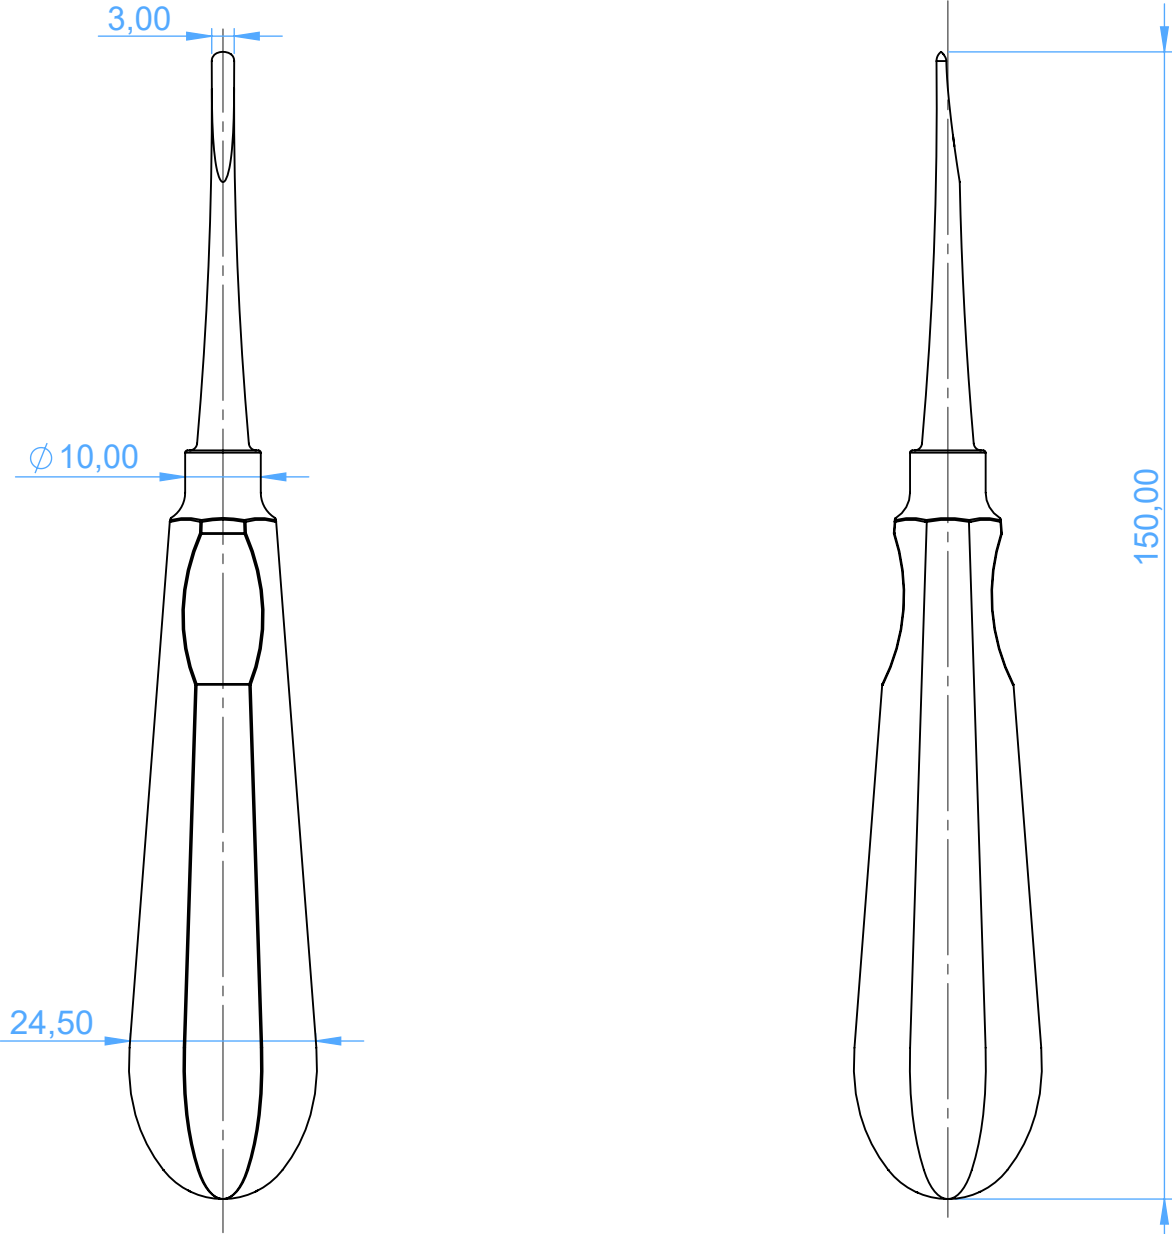

0210-51 - Root elevators with stainless steel handle-Leva per radici

51 Curtis

SCALE 1:1