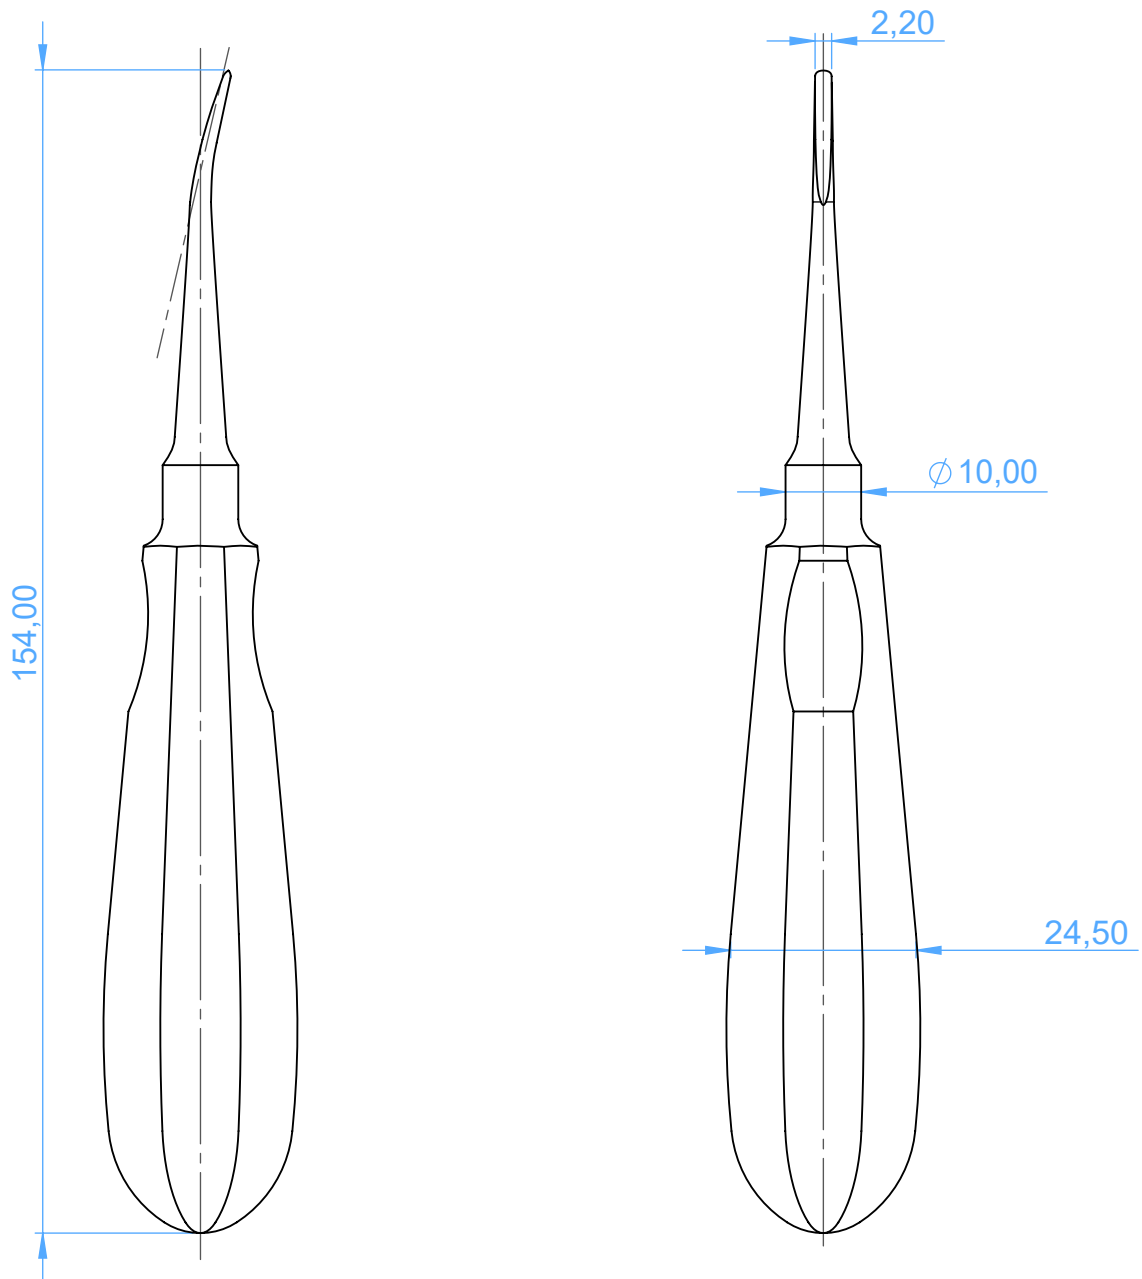

0210-52 - Root elevators with stainless steel handle-Leva per radici

52 Curtis

SCALE 1:1