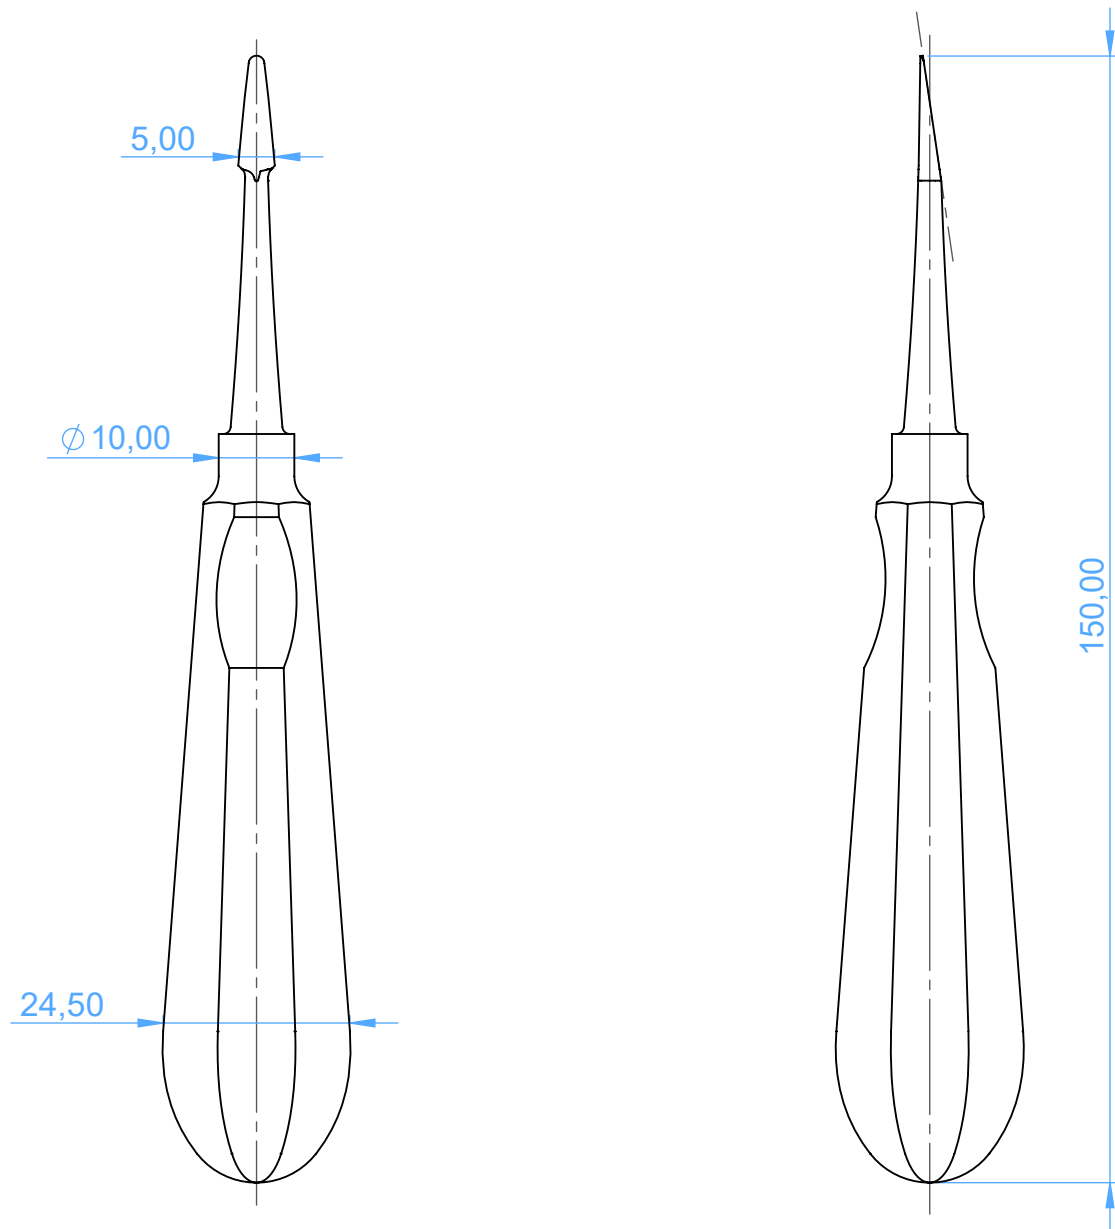

0214-A - Root elevators with stainless steel handle-Leva per radici

A Cogswell

SCALE 1:1