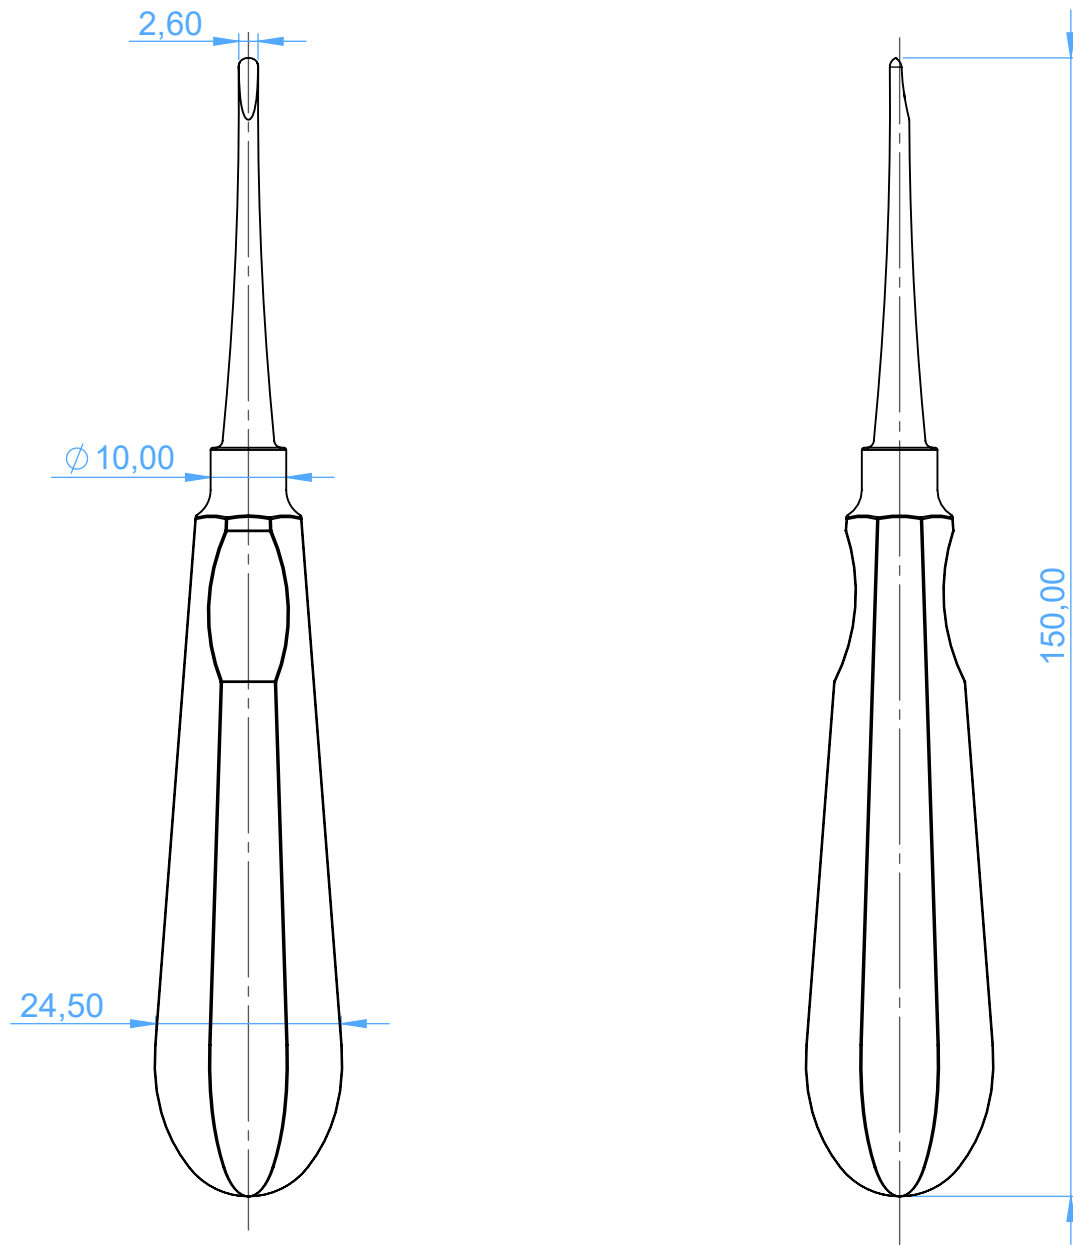

0215-301 - Root elevators with stainless steel handle-Leva per radici

301 Apexo

SCALE 1:1