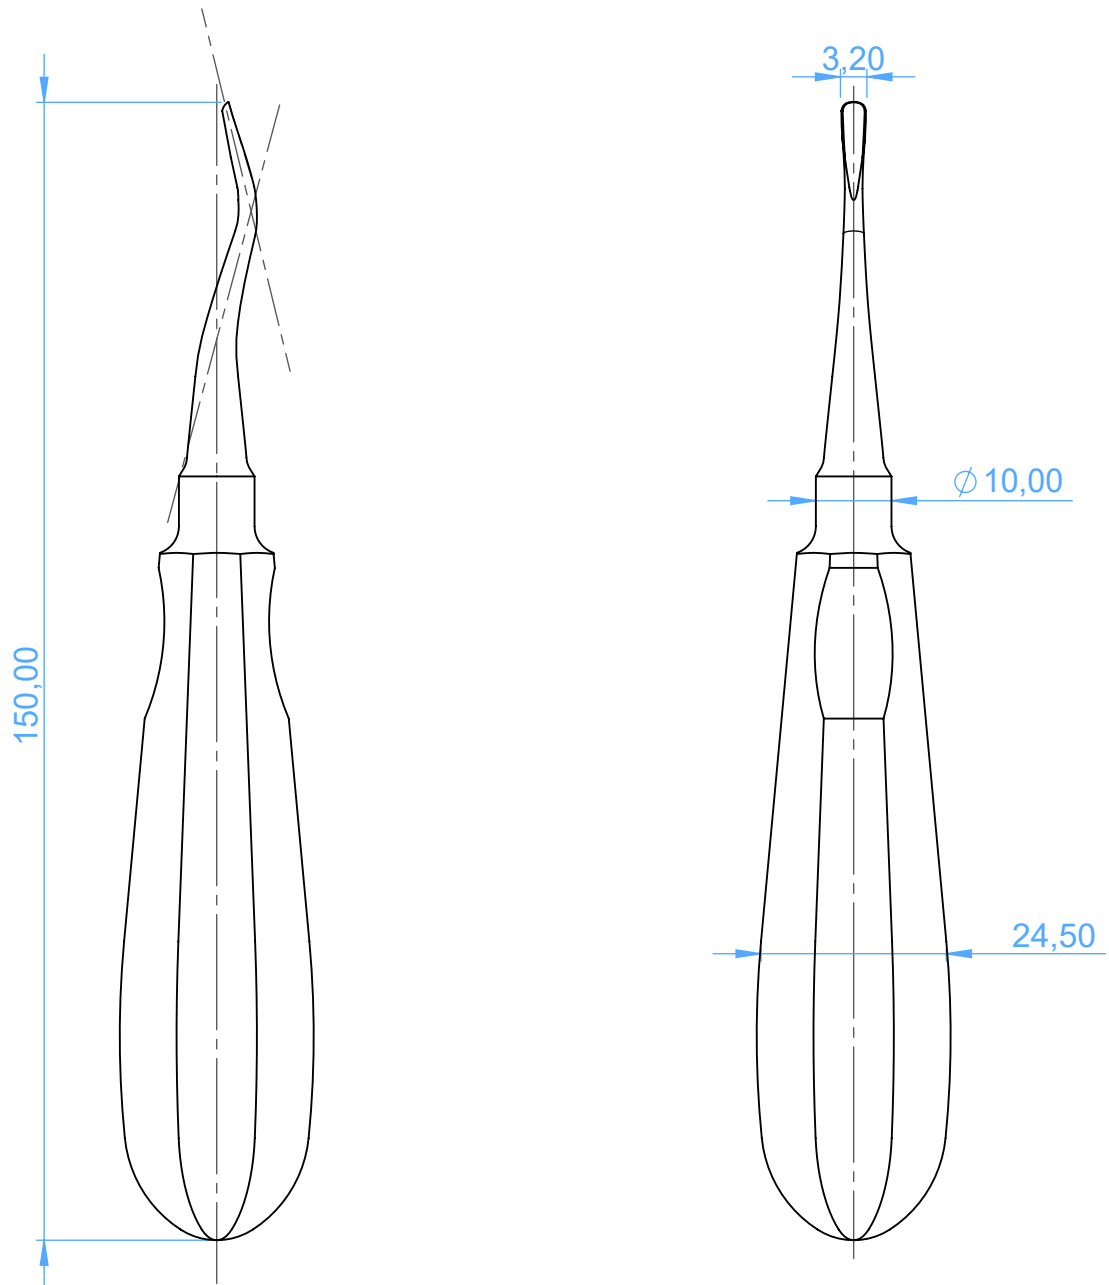

0215-302 - Root elevators with stainless steel handle-Leve per radici

302 Apexo

SCALE 1:1