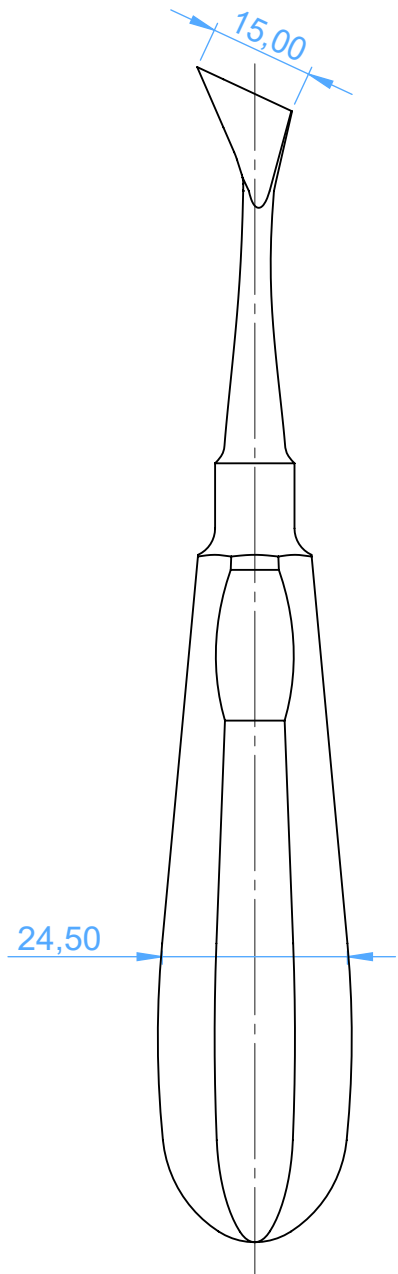

0220-32 - Root elevators with stainless steel handle-Leve per radici

32Cryer

SCALE 1:1