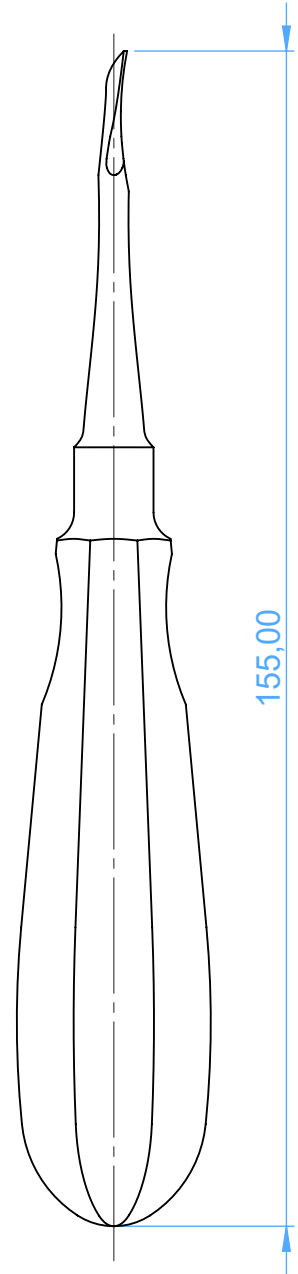

0220-32 - Root elevators with stainless steel handle-Leve per radici

32Cryer

SCALE 1:1