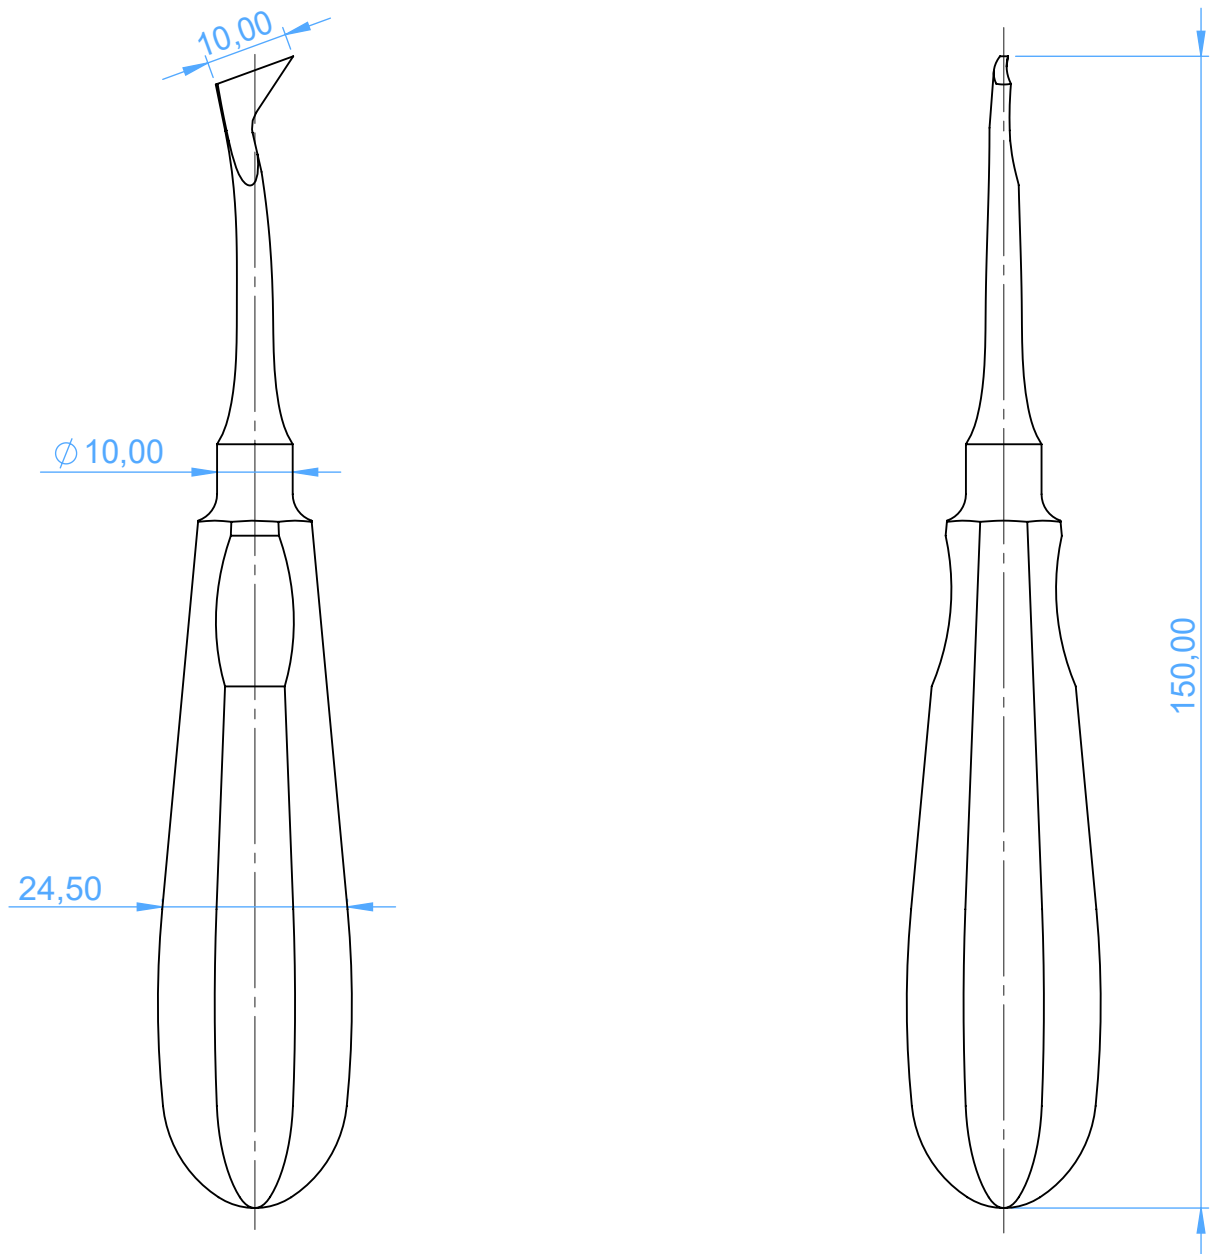

0220-44 - Root elevator with stainless steel handle-Leva per radici

44 Cryer

SCALE 1:1