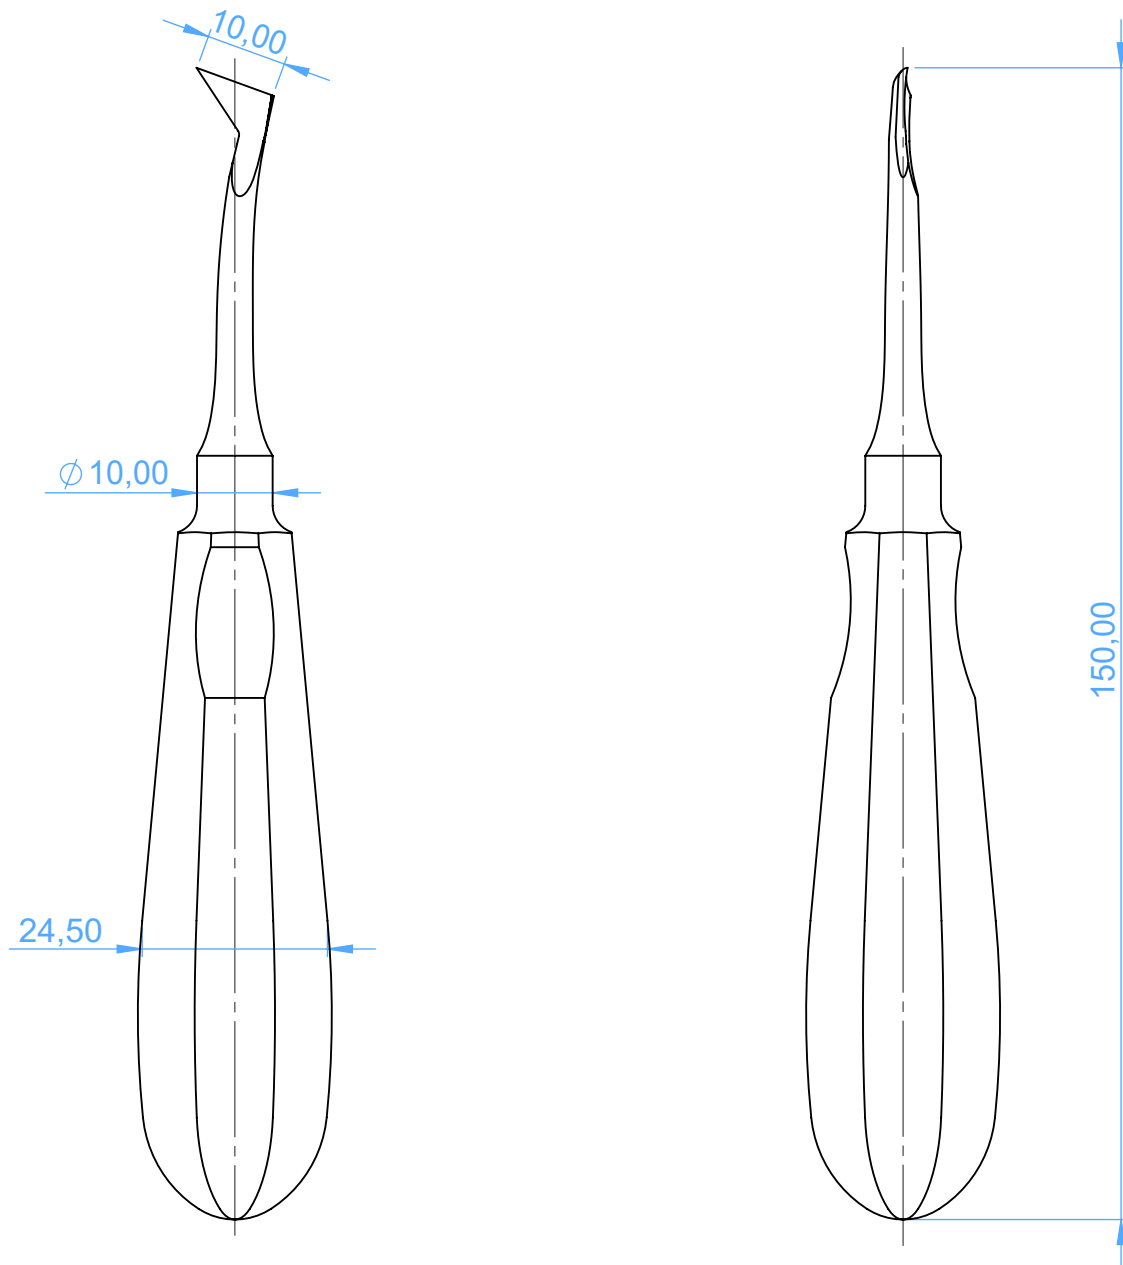

0220-45 - Root elevator with stainless steel handle-Leva per radici

45 Cryer

SCALE 1:1