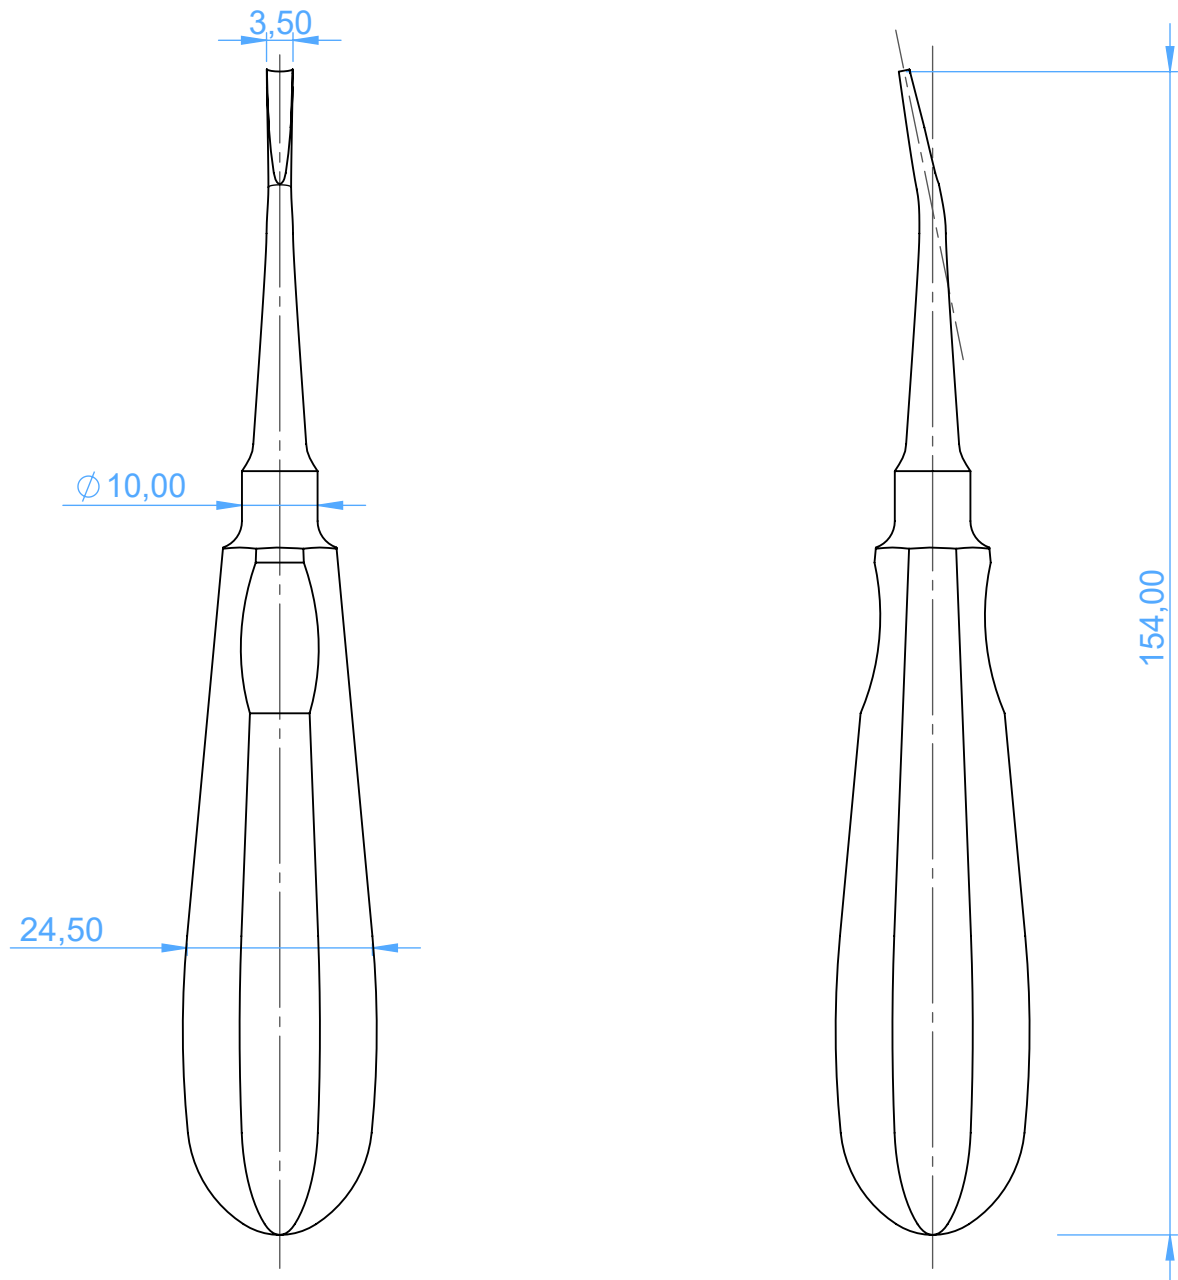

0221-A2C Root elevators with stainless steel handle-Leva per radici

A2C Coupland

SCALE 1:1