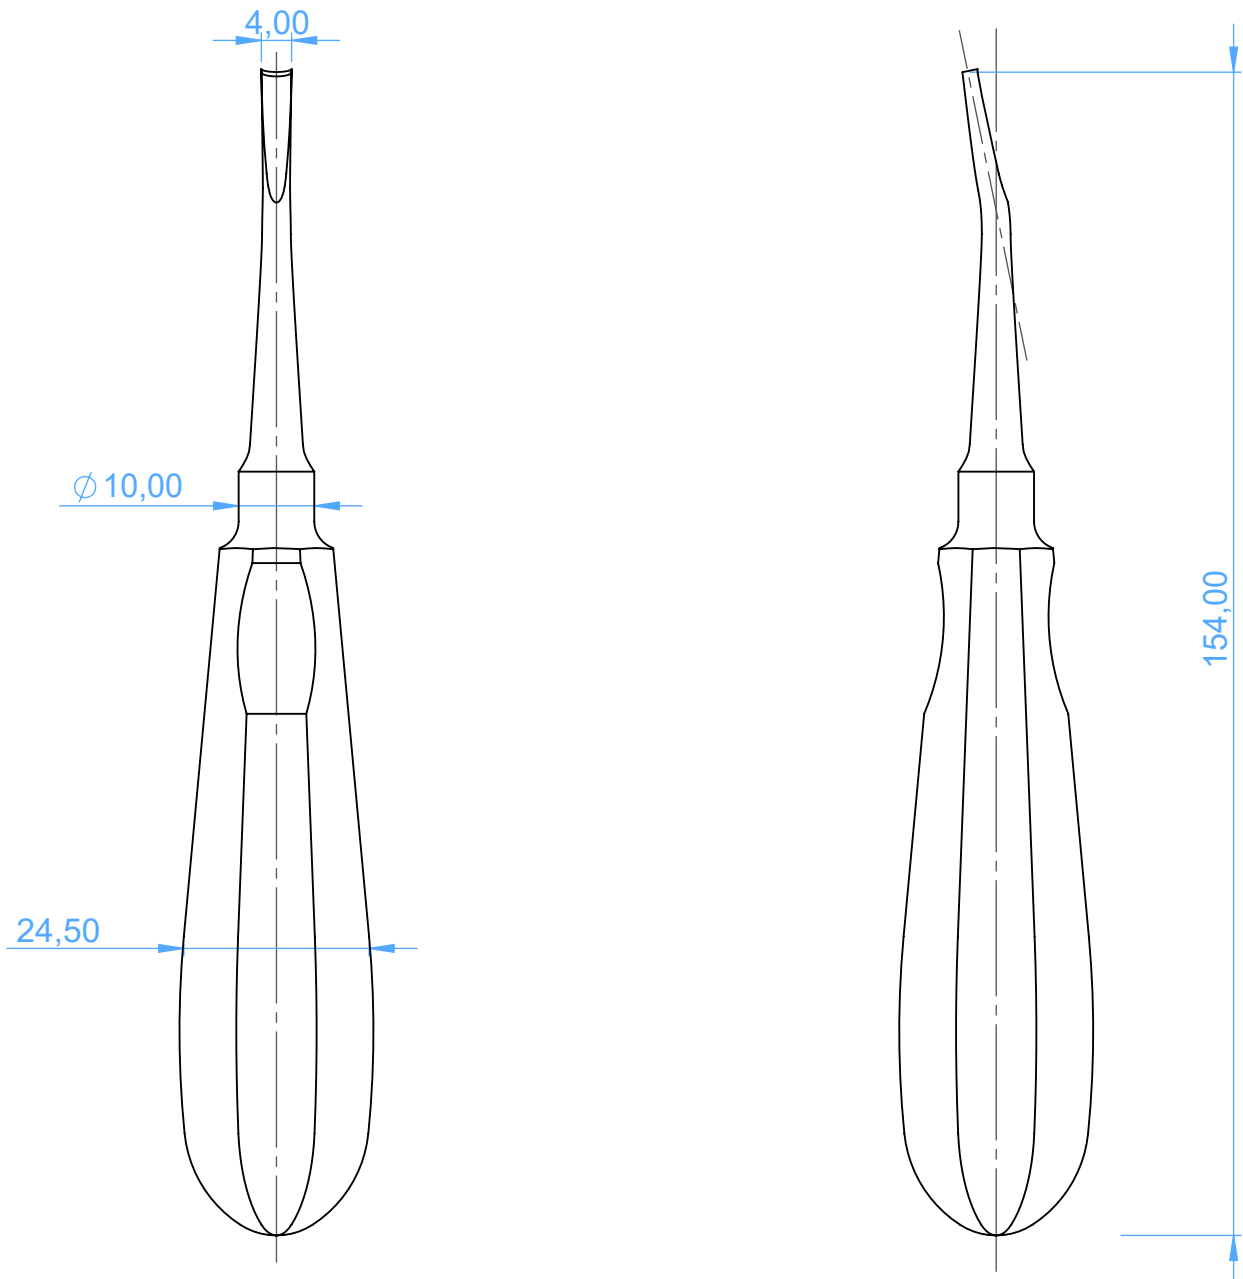

0221-A3C Root elevators with stainless steel handle-Leve per radici

A3C Coupland

SCALE 1:1