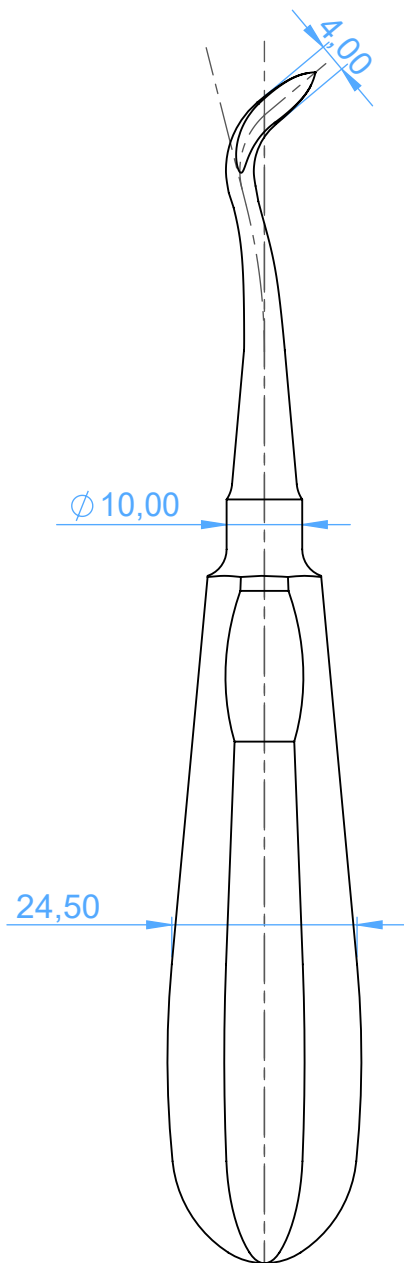

0223-15 Leva per radici - Root elevators with handle

15 Woodward

SCALE 1:1